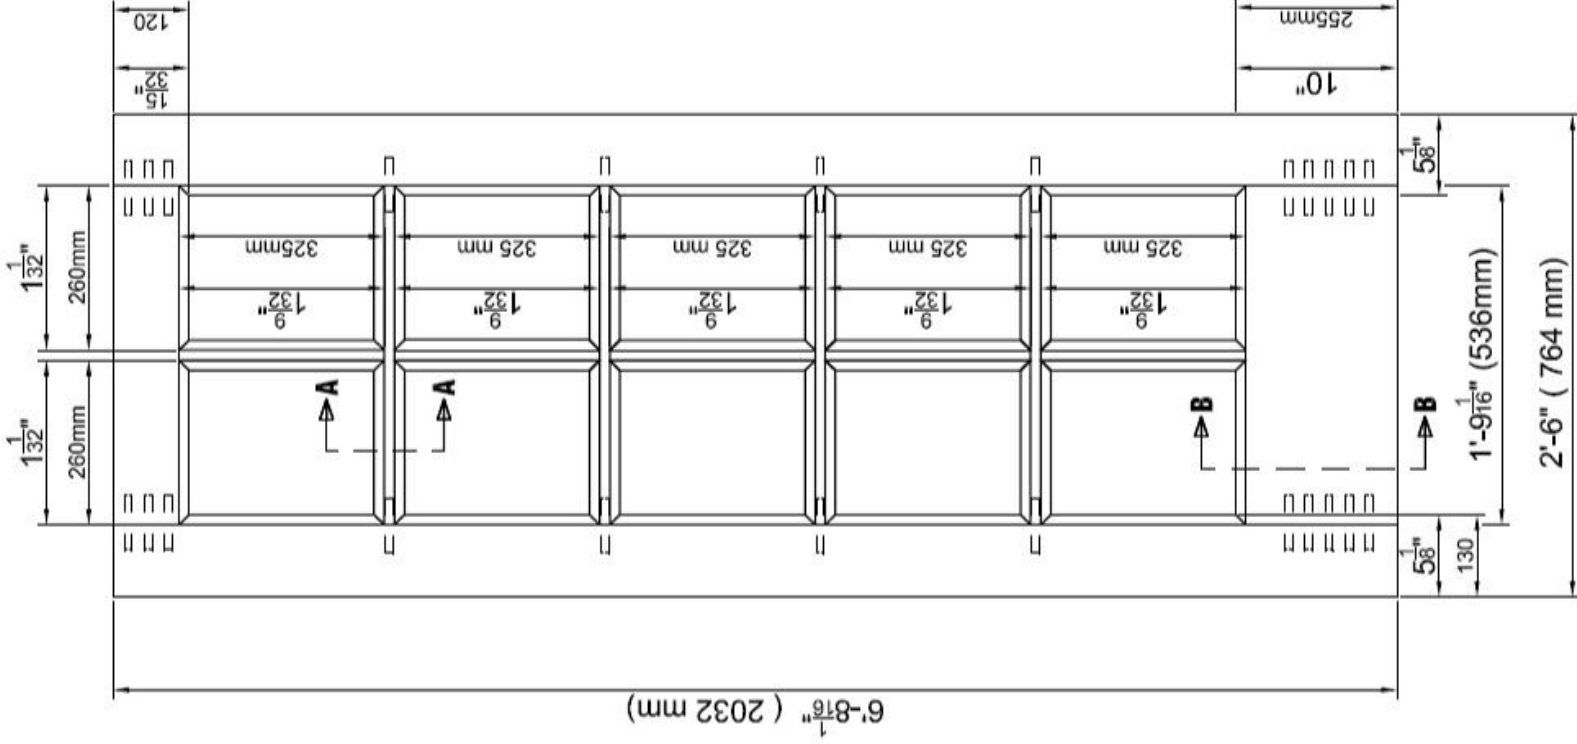

80" x 30" x 1 3/4"

CUT A-A (unit In Inches) PROFILE OF THE STILE

CUT B-B (unit In Inches) PROFILE OF THE STILE