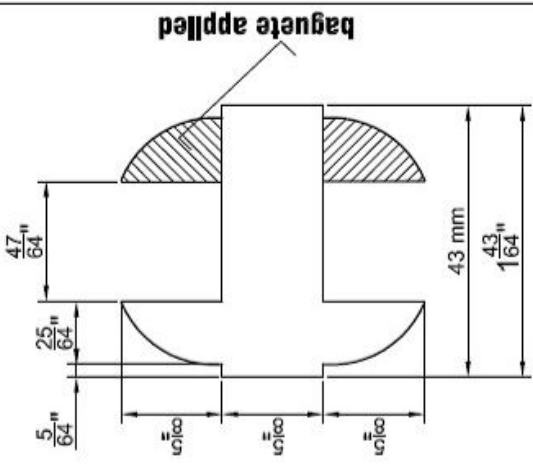

80" x 30" x 1 3/4"

CUT A-A (unit In Inches) PROFILE OF THE STILE

CUT B-B (unit In Inches) PROFILE OF THE STILE