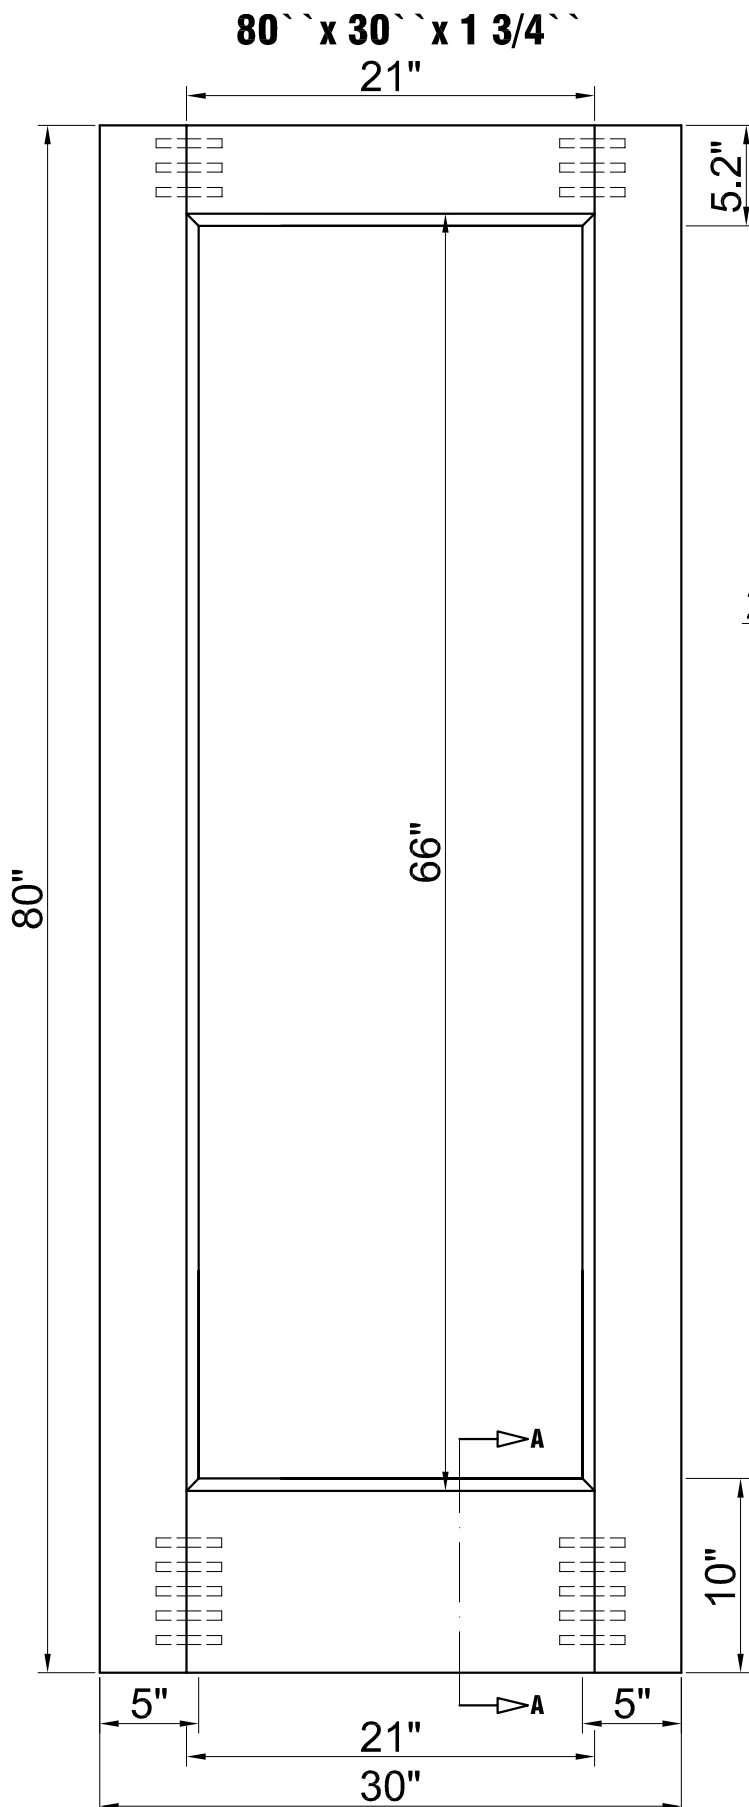

ETO

doors

1 GLASS FRAME

Measures: 80" x 30" x 1 3/4"

Date: 13/01/2011

Design: Luis Fernando

Approval: _____

PROFILE OF THE STILE
(UNIT IN mm)
scale 1:1

BAGUETTE APPLIED