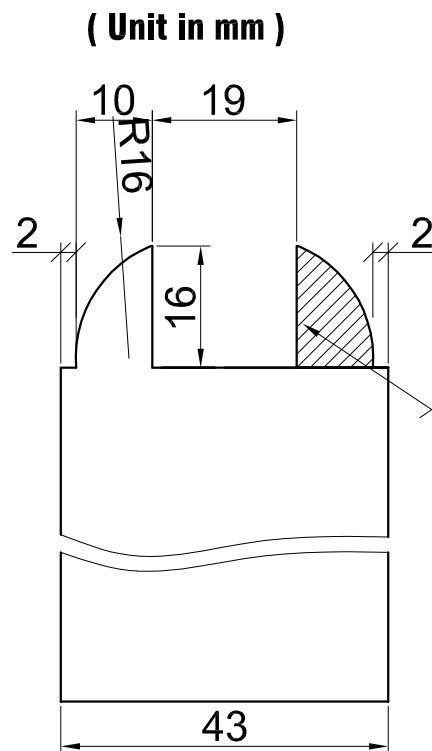

ETO

doors

1 GLASS FRAME

Measures: 80" x 30" x 1 3/4"

Date: 13/01/2011

Design: Luis Fernando

Approval: _____

PROFILE OF THE STILE
(UNIT IN mm)
scale 1:1

BAGUETTE APPLIED