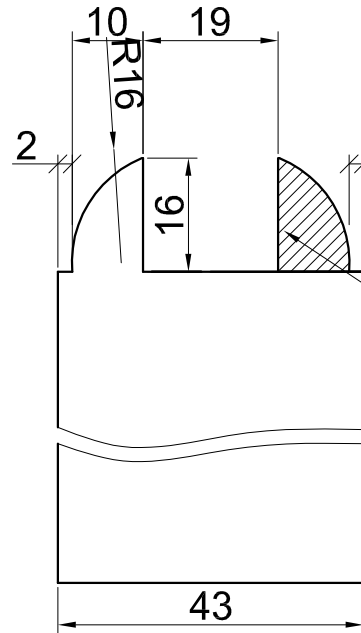

ETO

doors

1 GLASS FRAME

Date: 13/01/2011

Design: Luis Fernando

Approval: _____

Measures: 84" x 36" x 1 3/4"

(Unit in mm)

BAGUETTE APPLIED

PROFILE OF THE STILE
(UNIT IN mm)
scale 1:1