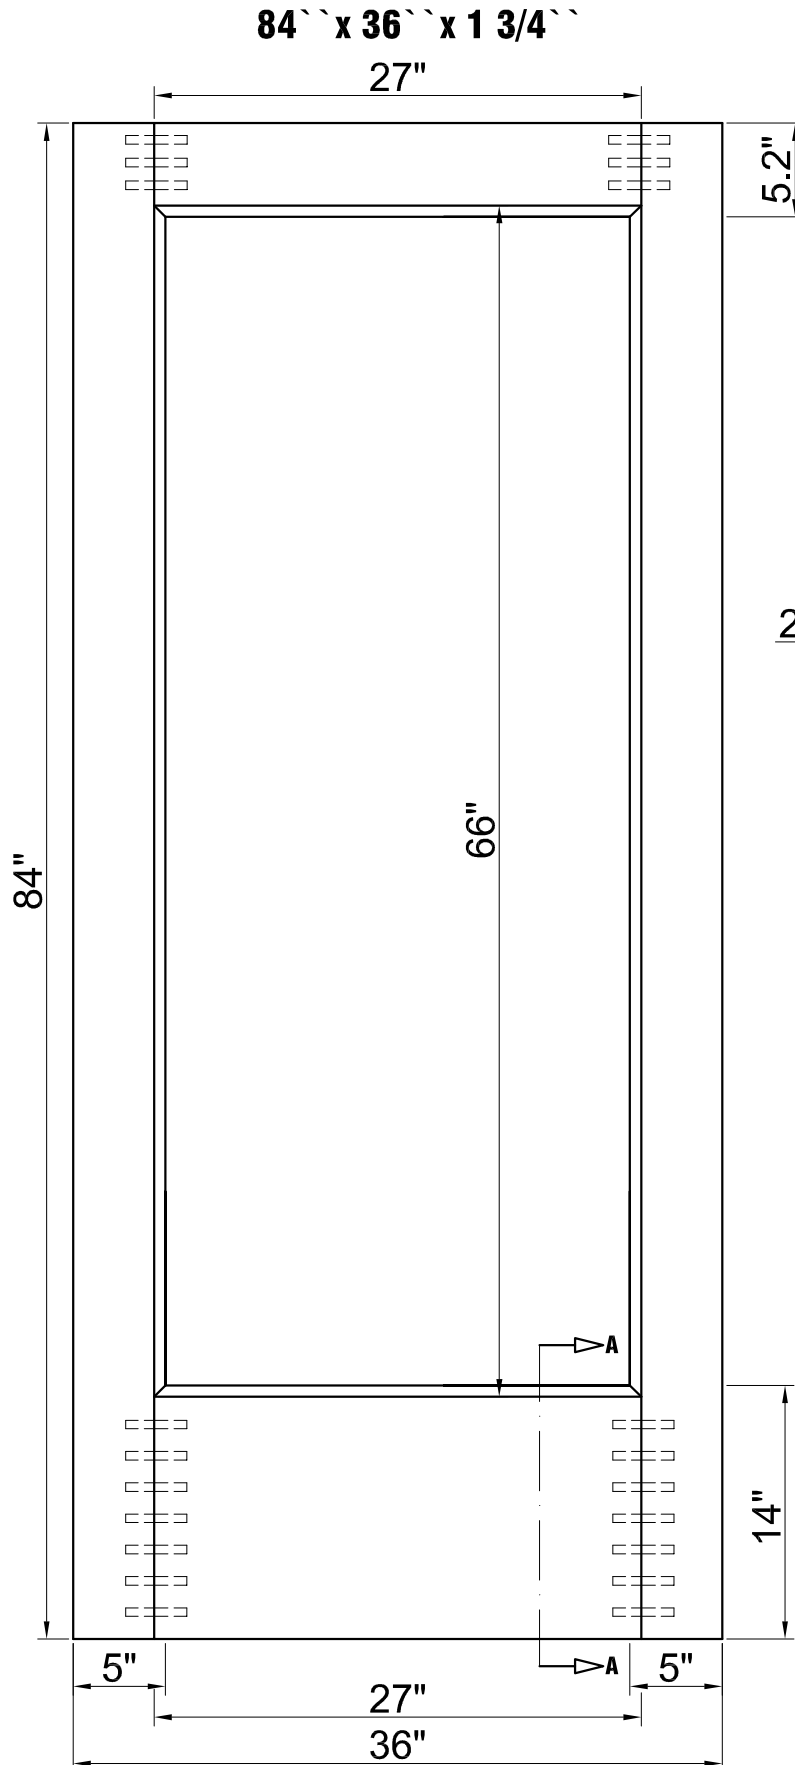

ETO

doors

1 GLASS FRAME

Date: 13/01/2011

Design: Luis Fernando

Approval: _____

Measures: 84" x 36" x 1 3/4"

(Unit in mm)

BAGUETTE APPLIED

PROFILE OF THE STILE
(UNIT IN mm)
scale 1:1