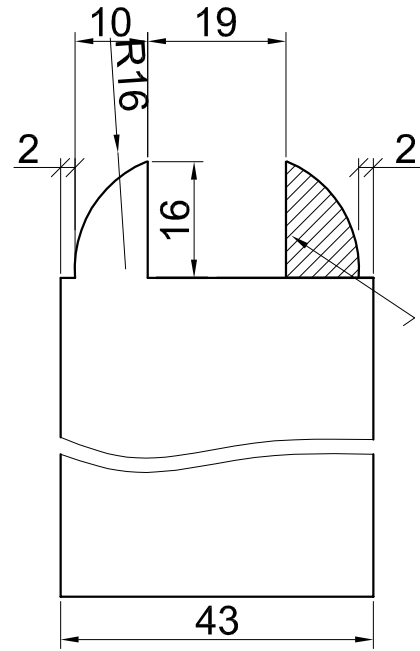

ETO

doors

1 GLASS FRAME

Measures: 84" x 42" x 1 3/4"

Date: 13/01/2011

Design: Luis Fernando

Approval: _____

(Unit in mm)

BAGUETTE APPLIED

PROFILE OF THE STILE
(UNIT IN mm)
scale 1:1