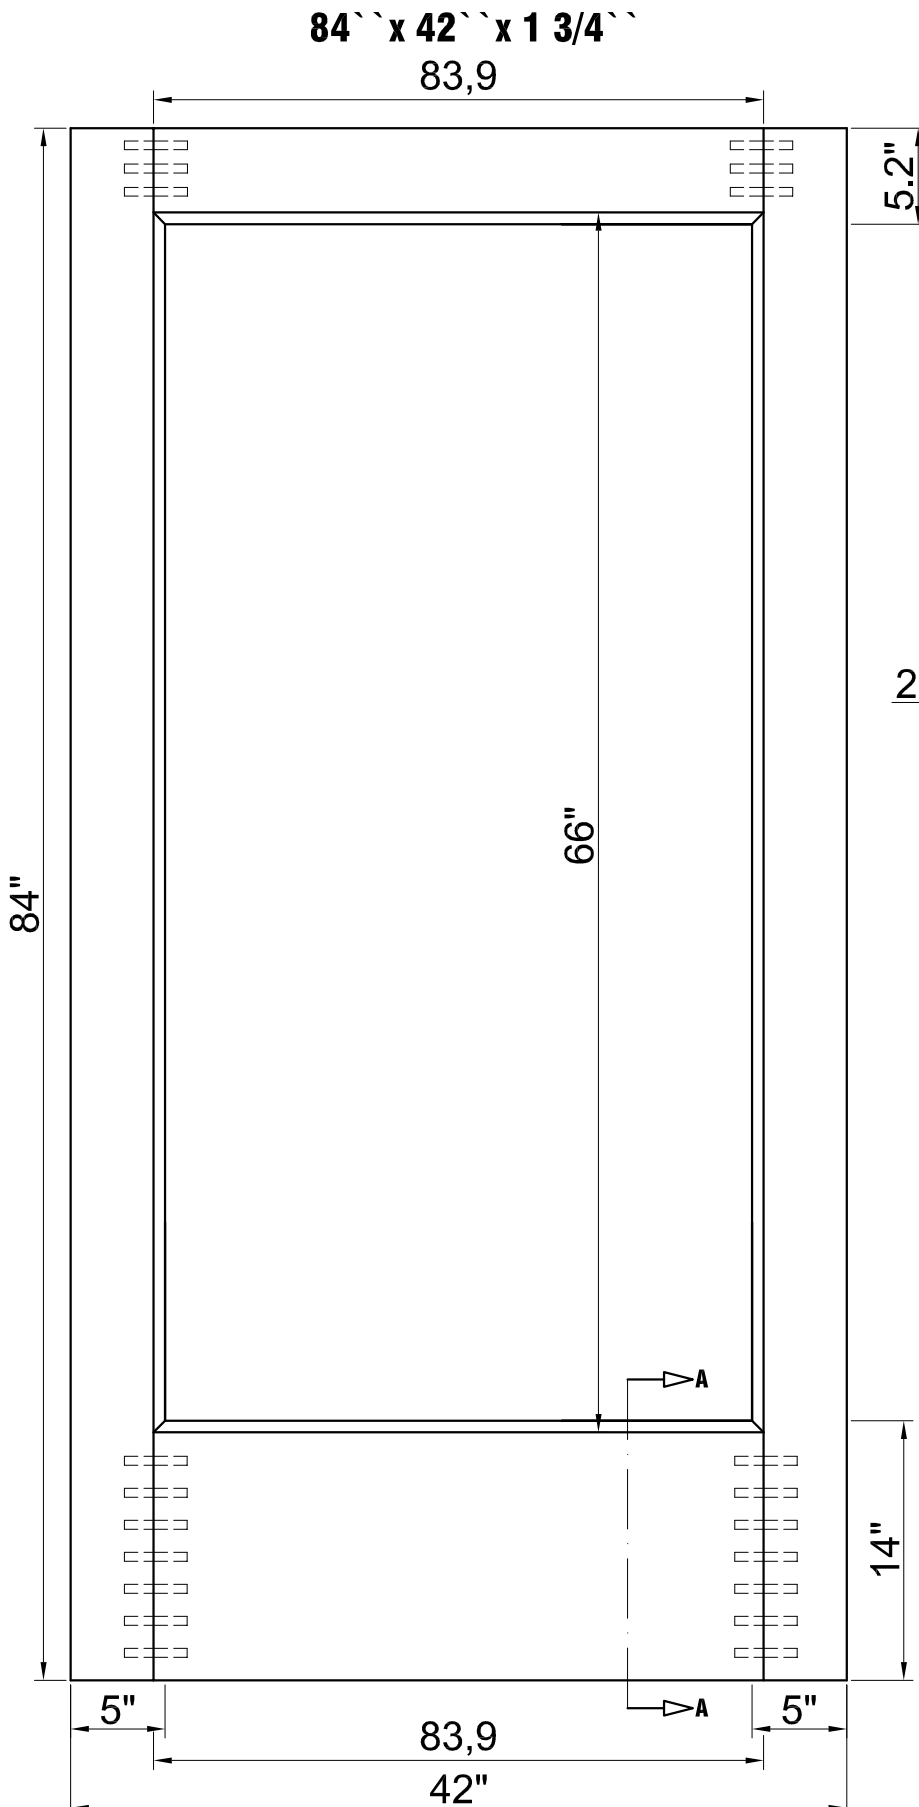

ETO

doors

1 GLASS FRAME

Measures: 84" x 42" x 1 3/4"

Date: 13/01/2011

Design: Luis Fernando

Approval: _____

(Unit in mm)

BAGUETTE APPLIED

PROFILE OF THE STILE
(UNIT IN mm)
scale 1:1