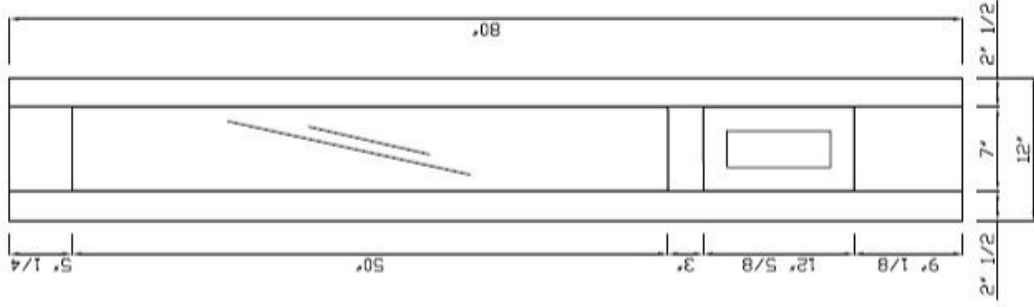

Model: Mahogany 3/4 Lite 12" x 80" 1 3/4" Tuscany/Venetian

Wood : Mahogany Quant :

Scale - 1:15,4

Unity : Inches

Aproval Client :

Date :

Profile

Door style • Panel

Scale

1:4

Profile

Door style

Scale

1:4