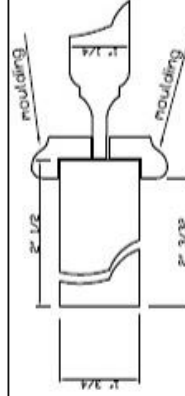

Model: Mahogany 3/4 Lite 12" x 80" 1 3/4" Tuscany/Venetian

Wood : Mahogany Quant :

Scale - 1:15,4

Unity : Inches

Aproval Client :

Date :

Profile

Door style • Panel

Scale

1:4

Profile

Door style

Scale

1:4