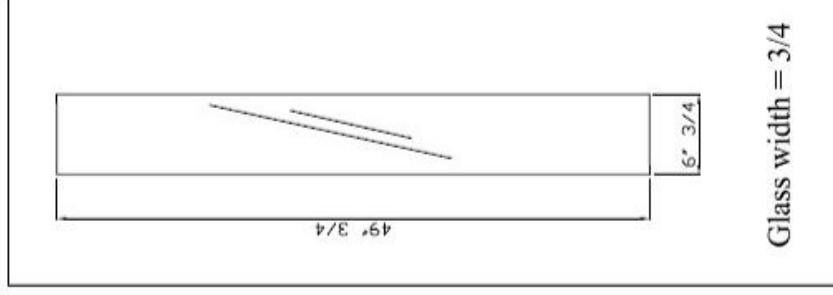

Model: Mahogany 3/4 Lite 12" x 80" 1 3/4" Tuscany/Venetian

Wood : Mahogany Quant :

Scale - 1:15,4

Unity : Inches

Aproval Client :

Date :

Profile

Door style • Panel

Scale

1:4

Profile

Door style

Scale

1:4