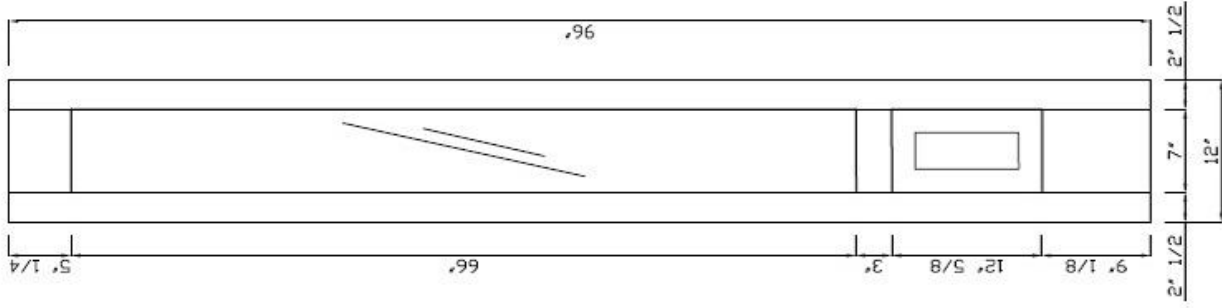

Model: Mahogany 3/4 Lite 12" x 96" 1 3/4" Tuscany/Venetian

Wood :

Quant :

Scale - 1:15,4

Unity : Inches

Aproval Client :

Date :

Profile

Door style • Panel

Scale

1:4

Profile

Door style

Scale

1:4