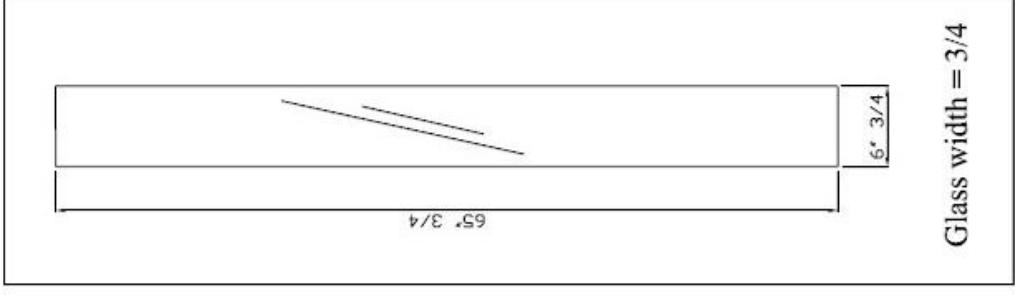

Model: Mahogany 3/4 Lite 12" x 96" 1 3/4" Tuscany/Venetian

Wood :

Quant :

Scale - 1:15,4

Unity : Inches

Aproval Client :

Date :

Profile

Door style • Panel

Scale

1:4

Profile

Door style

Scale

1:4