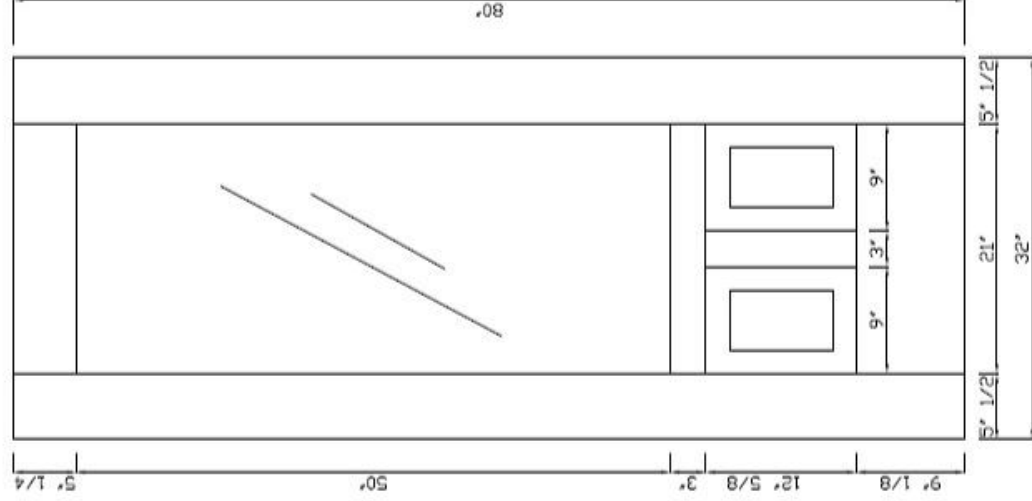

Model: Mahogany 3/4 Lite 32" x 80" 1 3/4" Tuscany/Venetian

Wood :

Quant :

Scale - 1:15,4

Unity : Inches

Aproval Client :

Date :

Profile

Door style - Panel

Scale

1:4

Profile

Door style

Scale

1:4