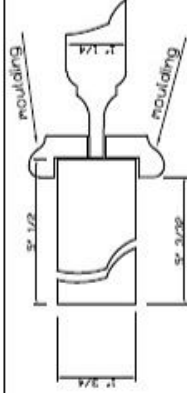

Model: Mahogany 3/4 Lite 32" x 80" 1 3/4" Tuscany/Venetian

Wood :

Quant :

Scale - 1:15,4

Unity : Inches

Aproval Client :

Date :

Profile

Door style - Panel

Scale

1:4

Profile

Door style

Scale

1:4