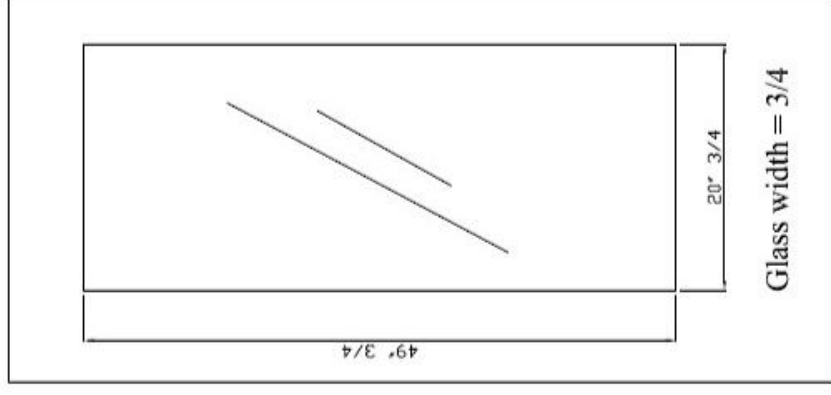

Model: Mahogany 3/4 Lite 32" x 80" 1 3/4" Tuscany/Venetian

Wood :

Quant :

Scale - 1:15,4

Unity : Inches

Aproval Client :

Date :

Profile

Door style - Panel

Scale

1:4

Profile

Door style

Scale

1:4