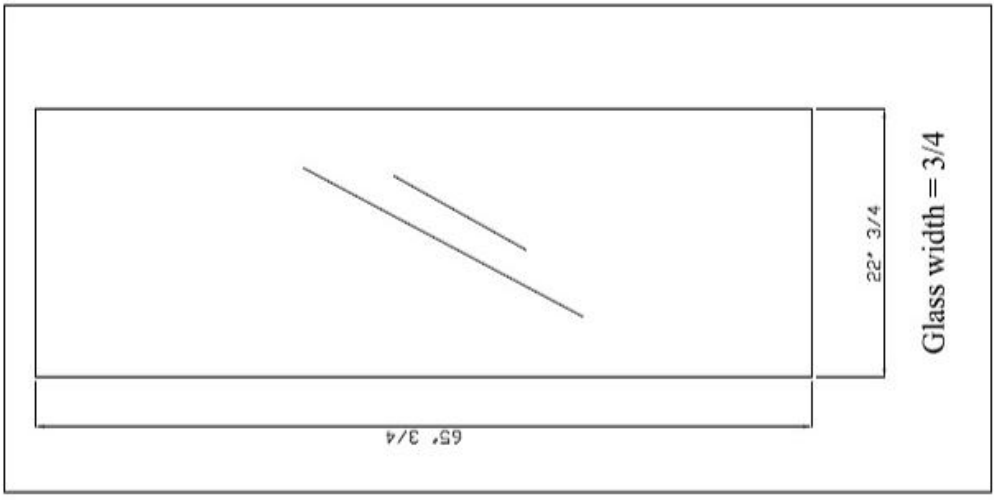

Model: Mahogany 3/4 Lite 36" x 96" 1 3/4" Tuscany/ Venetian

Wood :

Quant :

Scale - 1:15,4

Unity : Inches

Aproval Client :

Date :

Profile

Door style - Panel

Scale

1:4

Profile

Door style

Scale

1:4