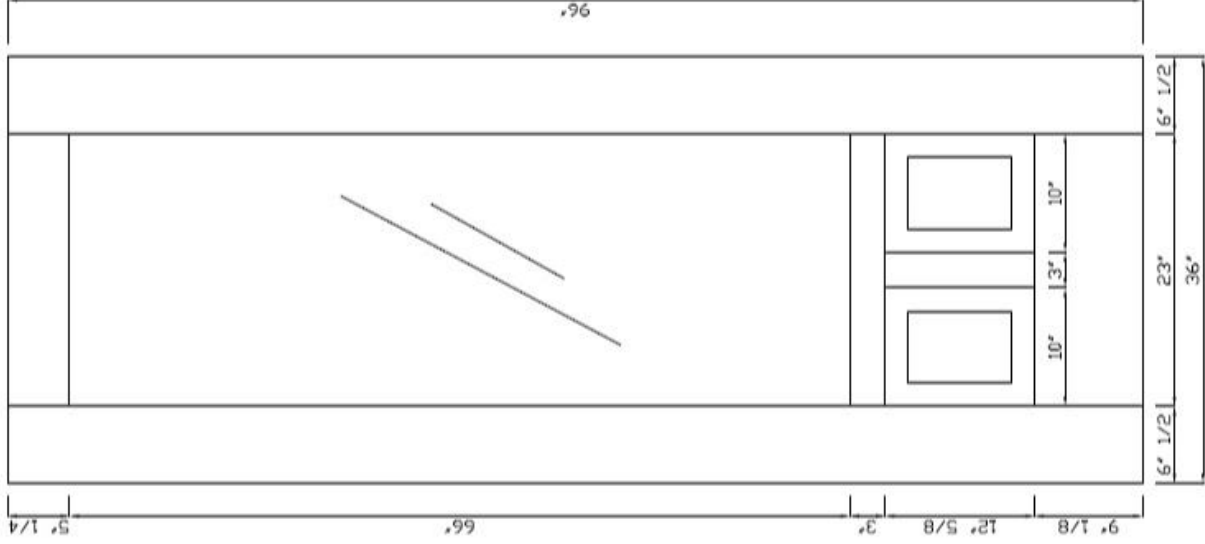

Model: Mahogany 3/4 Lite 36" x 96" 1 3/4" Tuscany/ Venetian

Wood :

Quant :

Scale - 1:15,4

Unity : Inches

Aproval Client :

Date :

Profile

Door style - Panel

Scale

1:4

Profile

Door style

Scale

1:4