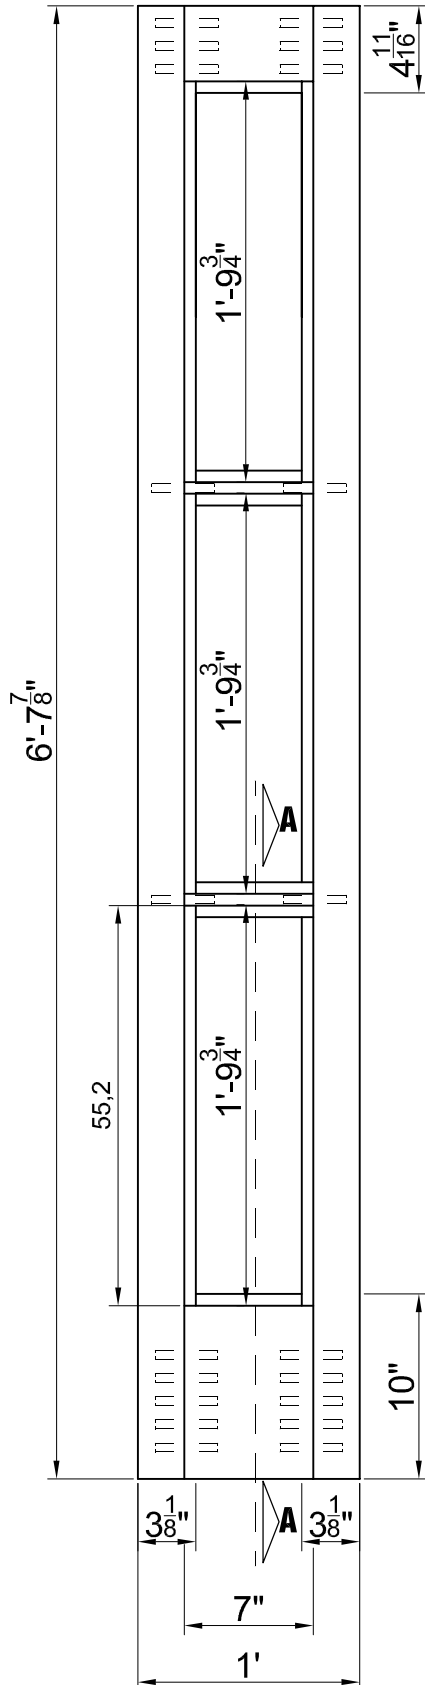

12" x 80" x 1- 3/4"

CUT A-A

(unit in inches)

PROFILE OF THE STILE