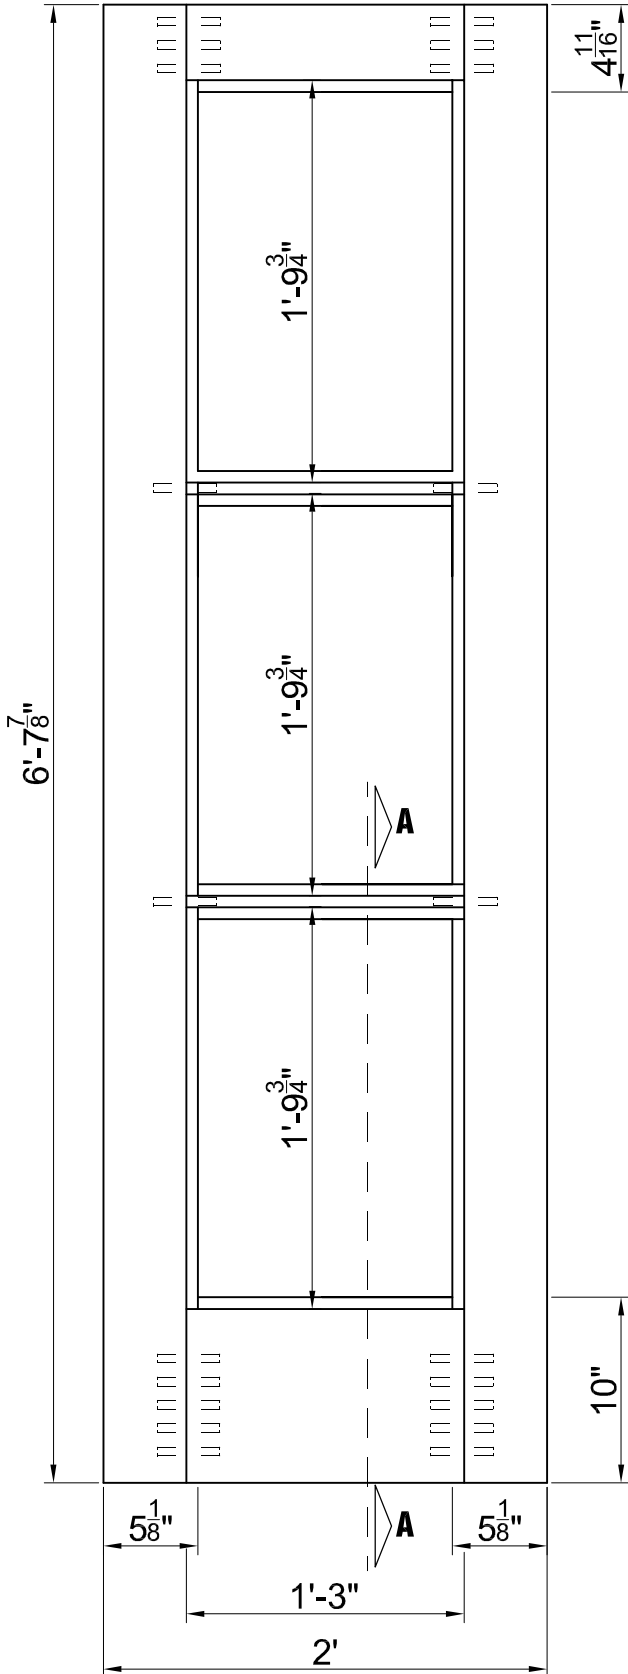

24" x 80" x 1- 3/4"

CUT A-A

(unit in inches)

PROFILE OF THE STILE