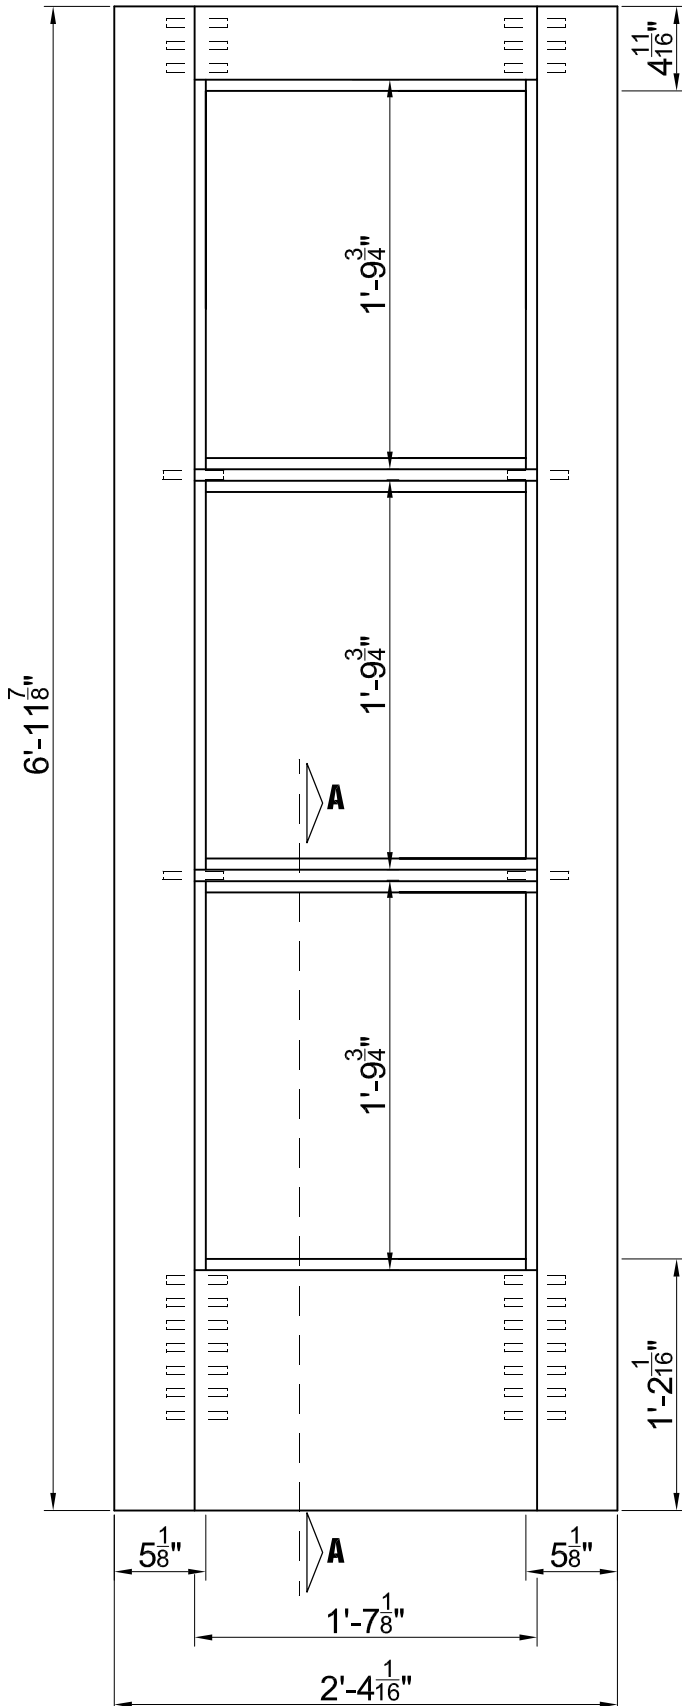

28" x 84" x 1- 3/4"

CUT A-A

(unit in inches)

PROFILE OF THE STILE