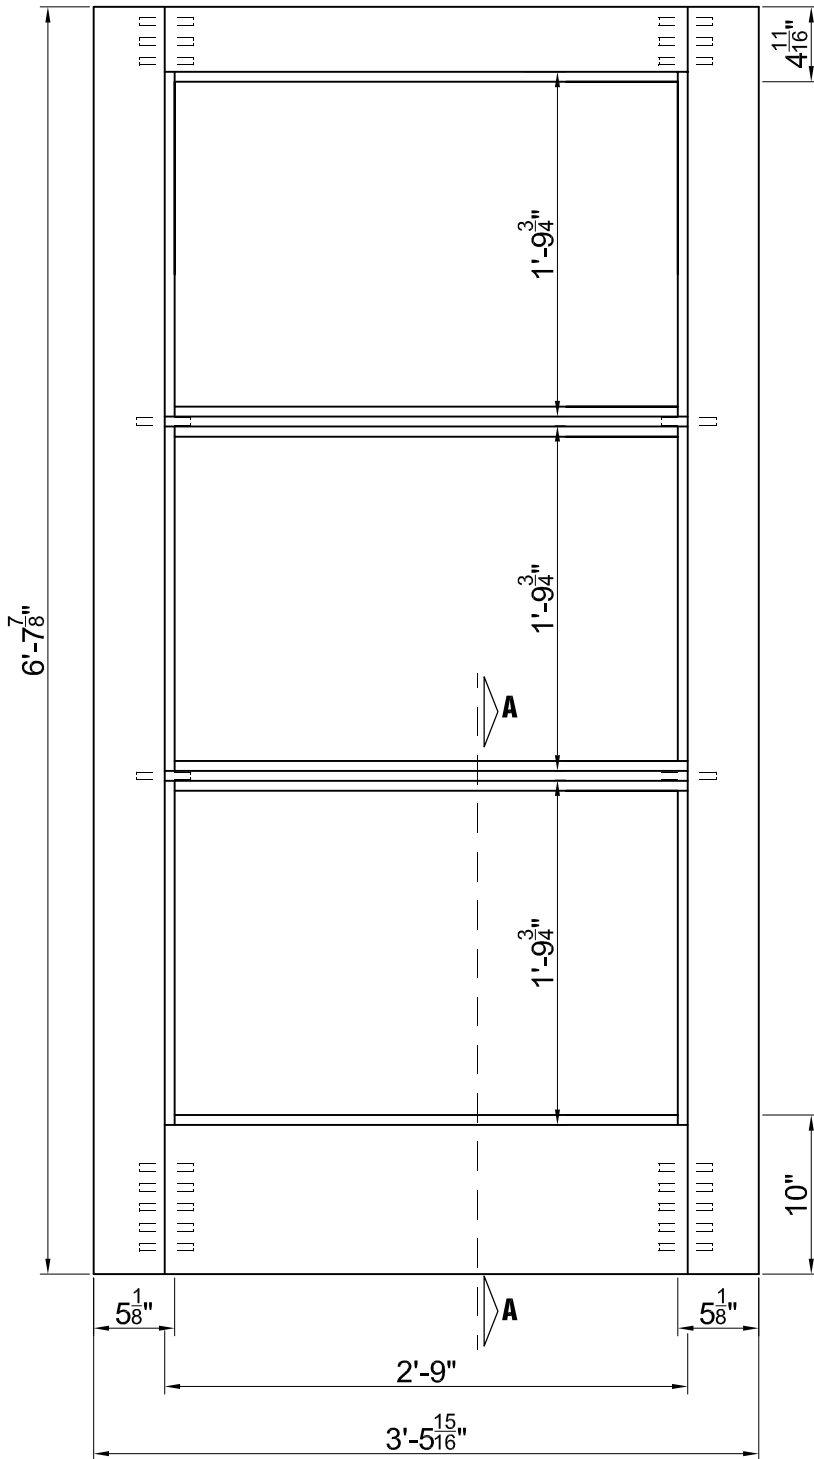

42" x 80" x 1- 3/4"

CUT A-A

(unit in inches)

PROFILE OF THE STILE