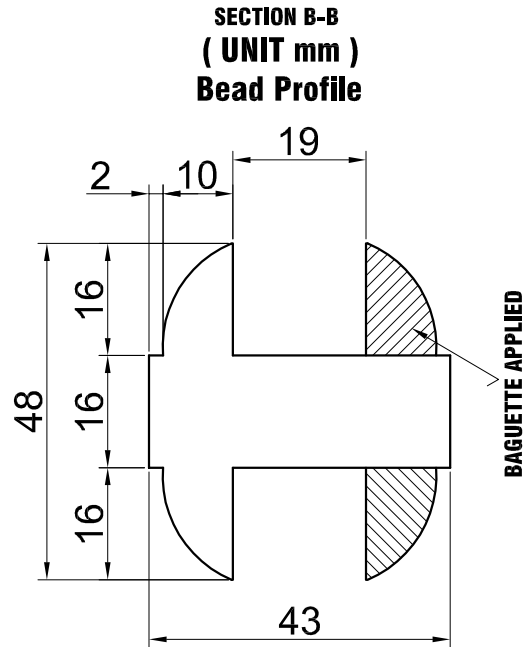

84" x 12" x 1 3/4"

Seção AA

PROFILE OF THE STILE
(UNIT IN mm)
scale 1:1