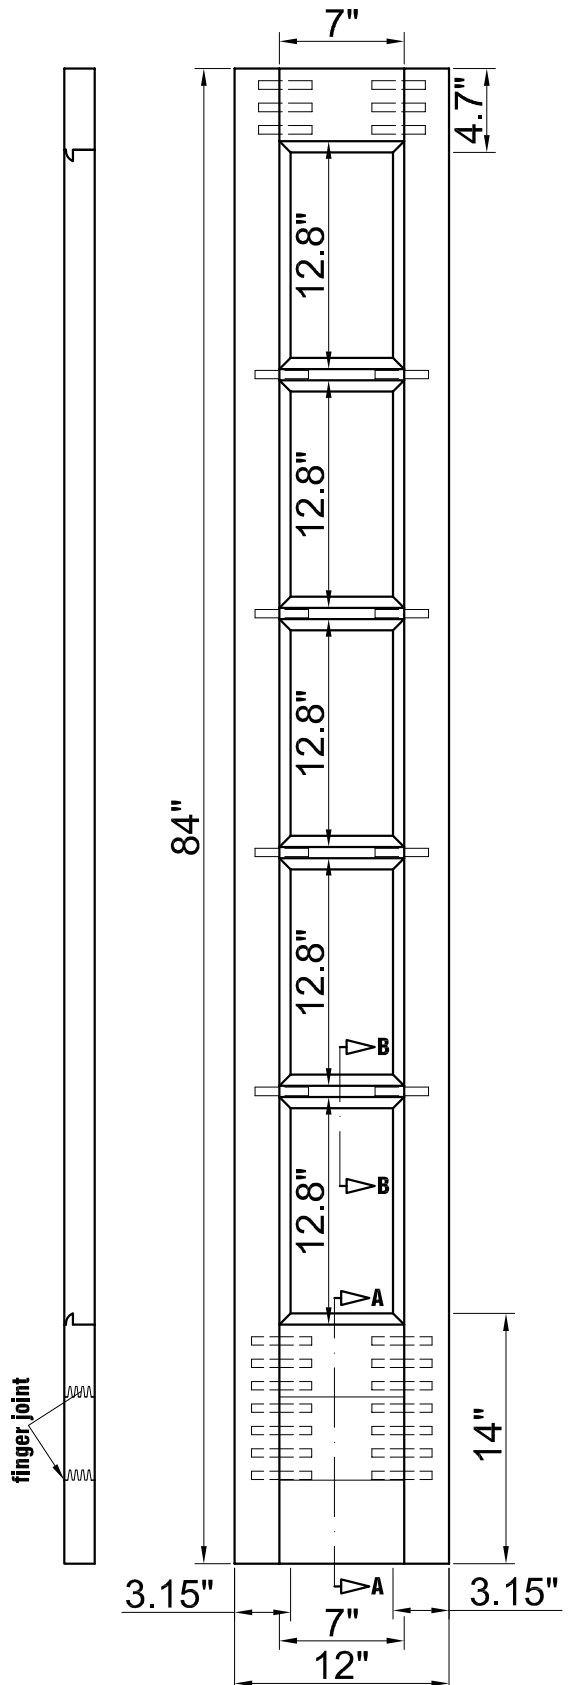

84" x 12" x 1 3/4"

Seção AA

PROFILE OF THE STILE
(UNIT IN mm)
scale 1:1