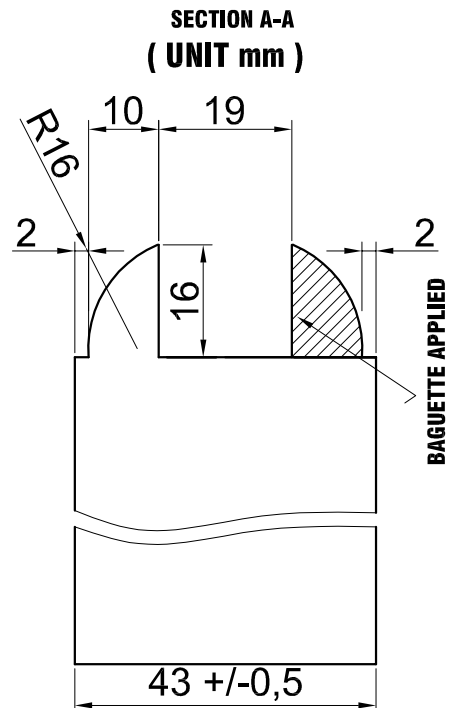

84" x 12" x 1 3/4"

Seção AA

PROFILE OF THE STILE
(UNIT IN mm)
scale 1:1