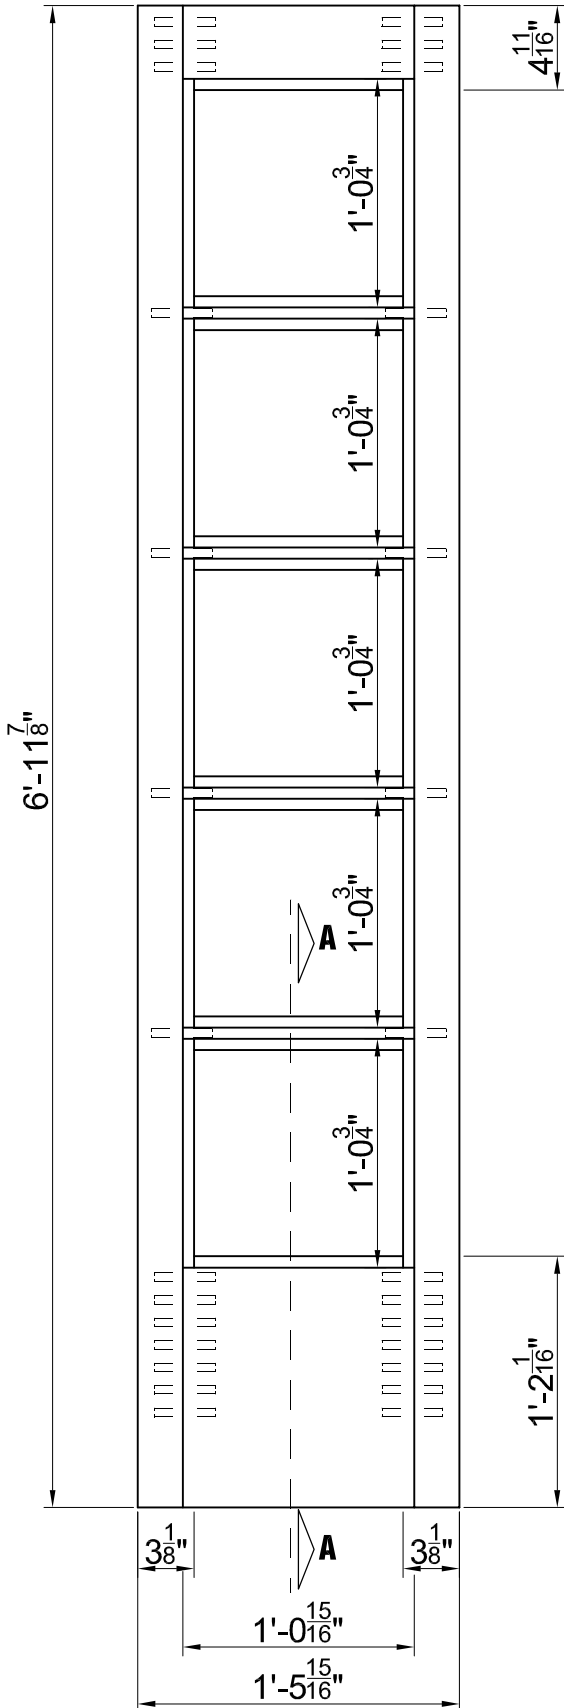

18" x 84" x 1- 3/4"

CUT A-A

(unit in inches)

PROFILE OF THE STILE