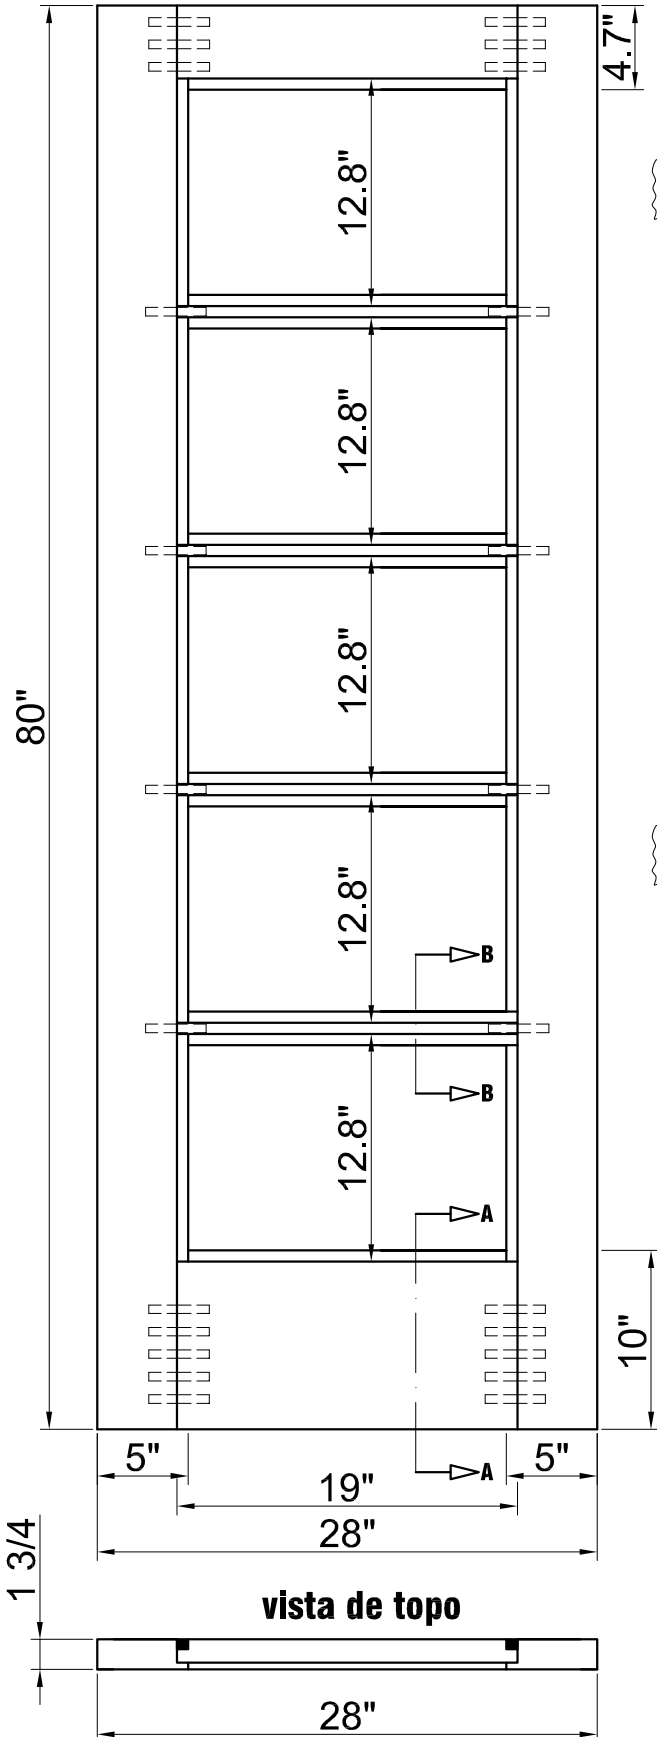

28" x 80" x 1- 3/4"

**SECTION B-B
(UNIT mm)
Bead Profile**

Seção AA

**PROFILE OF THE STILE
(UNIT IN mm)
scale 1:1**

43 +/-0,5