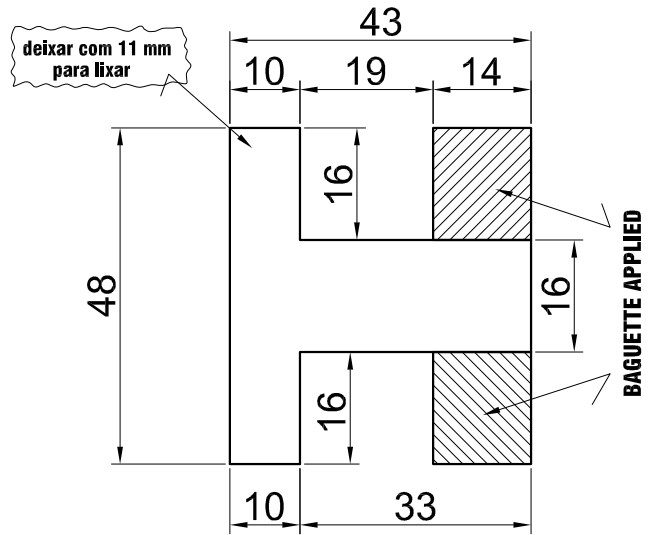

28" x 80" x 1- 3/4"

**SECTION B-B
(UNIT mm)
Bead Profile**

Seção AA

**PROFILE OF THE STILE
(UNIT IN mm)
scale 1:1**

43 +/-0,5