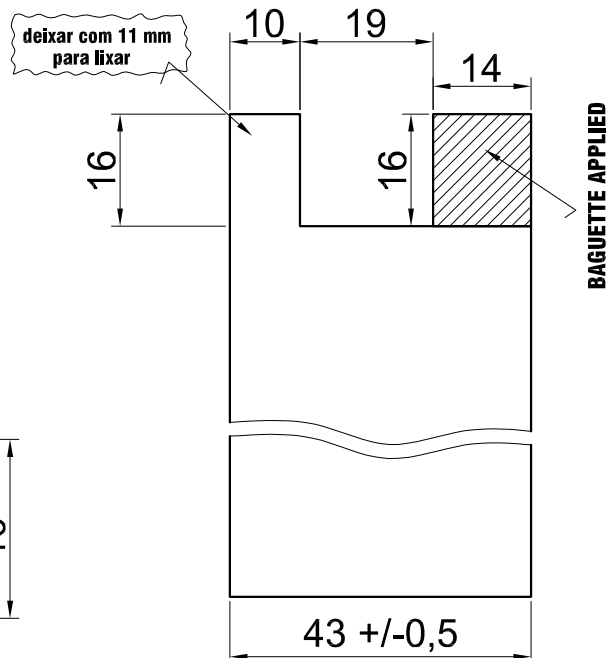

28" x 80" x 1- 3/4"

**SECTION B-B
(UNIT mm)
Bead Profile**

Seção AA

**PROFILE OF THE STILE
(UNIT IN mm)
scale 1:1**

43 +/-0,5