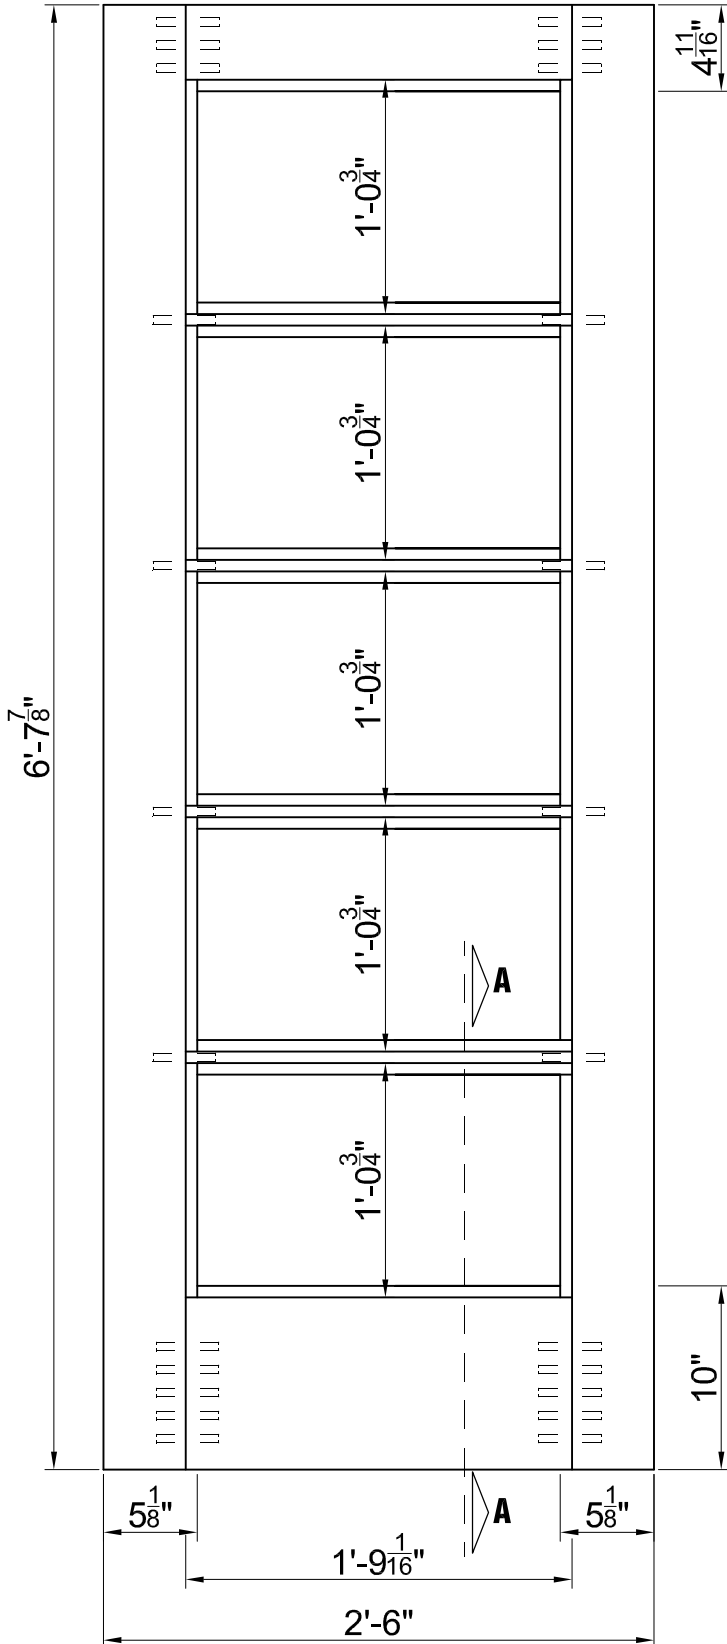

30" x 80" x 1- 3/4"

CUT A-A

(unit in inches)

PROFILE OF THE STILE