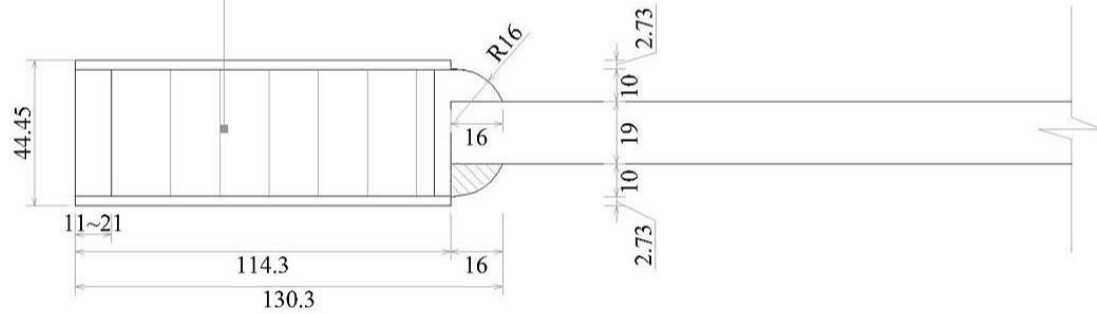

42"\*80"

glass opening: 33" x 66"

3mm Mahogany Veneer  
finger-joint Mahogany wood  
3mm Mahogany Veneer

elevational view