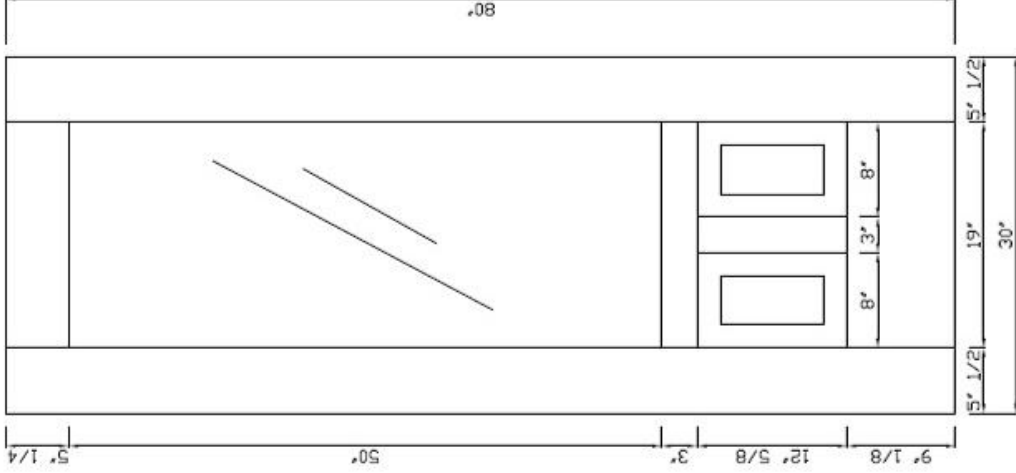

Model: Mahogany 3/4 Lite 30" x 80" 1 3/4" Tuscany/Venetian

Wood : Mahogany

Quant :

Scale - 1:15,4

Unity : Inches

Approval Client :

Date :

Profile

Door style - Panel

Scale

1:4

Profile

Door style

Scale

1:4