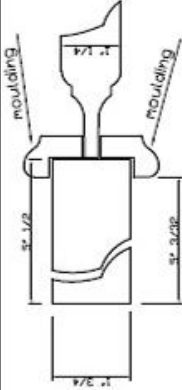

Model: Mahogany 3/4 Lite 30" x 80" 1 3/4" Tuscany/Venetian

Wood : Mahogany

Quant :

Scale - 1:15,4

Unity : Inches

Approval Client :

Date :

Profile

Door style - Panel

Scale

1:4

Profile

Door style

Scale

1:4