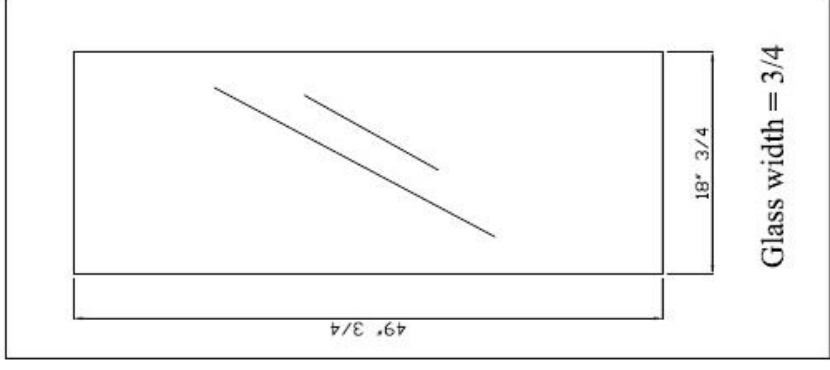

Model: Mahogany 3/4 Lite 30" x 80" 1 3/4" Tuscany/Venetian

Wood : Mahogany

Quant :

Scale - 1:15,4

Unity : Inches

Approval Client :

Date :

Profile

Door style - Panel

Scale

1:4

Profile

Door style

Scale

1:4