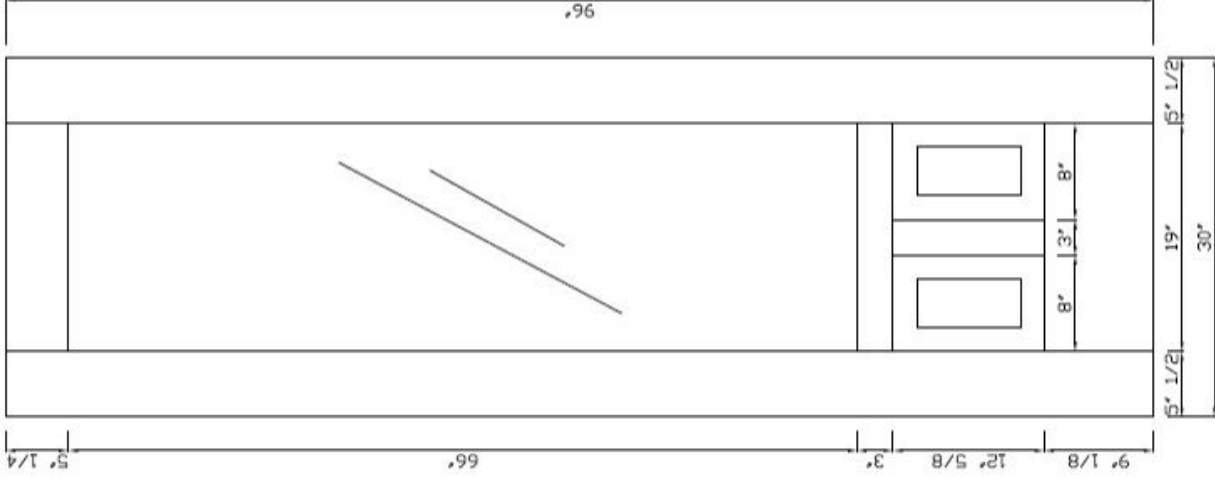

Model: Mahogany 3/4 Lite 30" x 96" 1 3/4" Tuscany/Venetian

Wood : Mahogany

Quant :

Scale - 1:15,4

Unity : Inches

Approval Client :

Date :

Profile

Door style - Panel

Scale

1:4

Profile

Door style

Scale

1:4