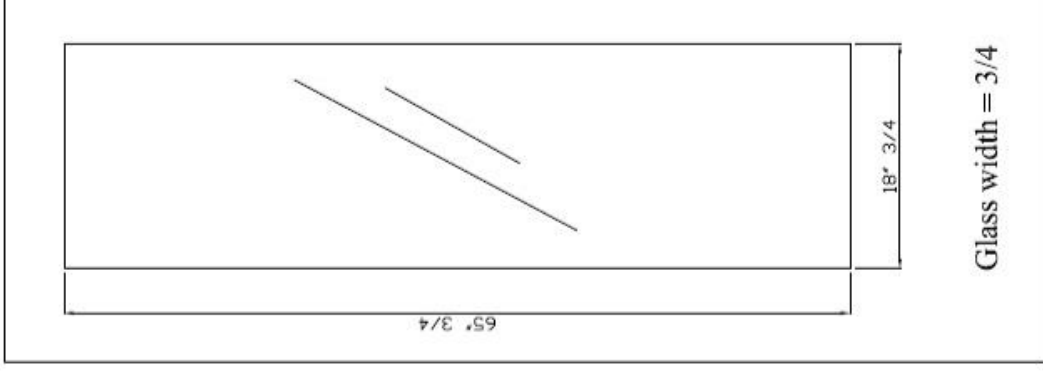

Model: Mahogany 3/4 Lite 30" x 96" 1 3/4" Tuscany/Venetian

Wood : Mahogany

Quant :

Scale - 1:15,4

Unity : Inches

Approval Client :

Date :

Profile

Door style - Panel

Scale

1:4

Profile

Door style

Scale

1:4