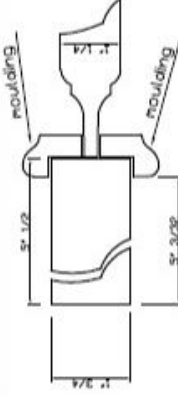

Model: Mahogany 3/4 Lite 30" x 96" 1 3/4" Tuscany/Venetian

Wood : Mahogany

Quant :

Scale - 1:15,4

Unity : Inches

Approval Client :

Date :

Profile

Door style - Panel

Scale

1:4

Profile

Door style

Scale

1:4