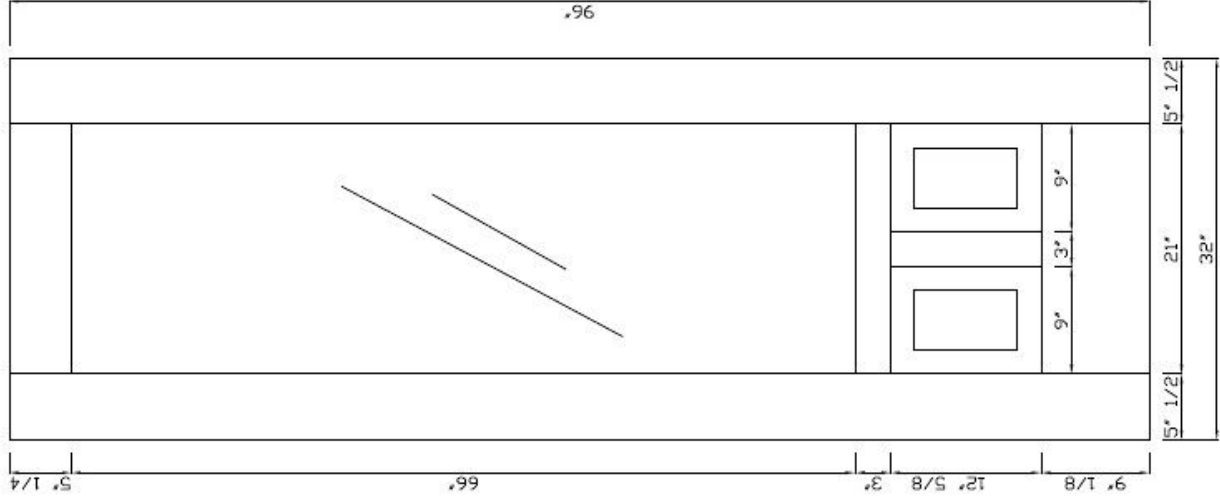

Model: Mahogany 3/4" Lite 32" x 96" 1 3/4" Tuscany/Venetian

Wood : Mahogany

Quant :

Scale - 1:15,4

Unity : Inches

Aproval Client :

Date :

Profile

Door style - Panel

Scale

1:4

Profile

Door style

Scale

1:4