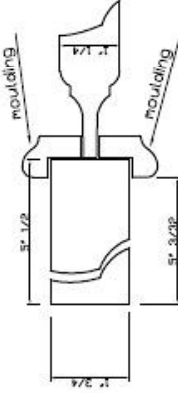

Model: Mahogany 3/4" Lite 32" x 96" 1 3/4" Tuscany/Venetian

Wood : Mahogany

Quant :

Scale - 1:15,4

Unity : Inches

Aproval Client :

Date :

Profile

Door style - Panel

Scale

1:4

Profile

Door style

Scale

1:4