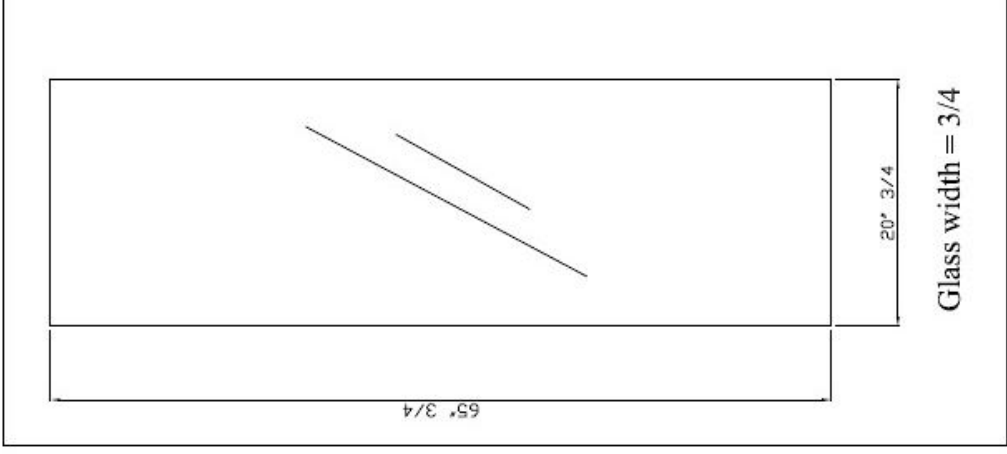

Model: Mahogany 3/4" Lite 32" x 96" 1 3/4" Tuscany/Venetian

Wood : Mahogany

Quant :

Scale - 1:15,4

Unity : Inches

Aproval Client :

Date :

Profile

Door style - Panel

Scale

1:4

Profile

Door style

Scale

1:4