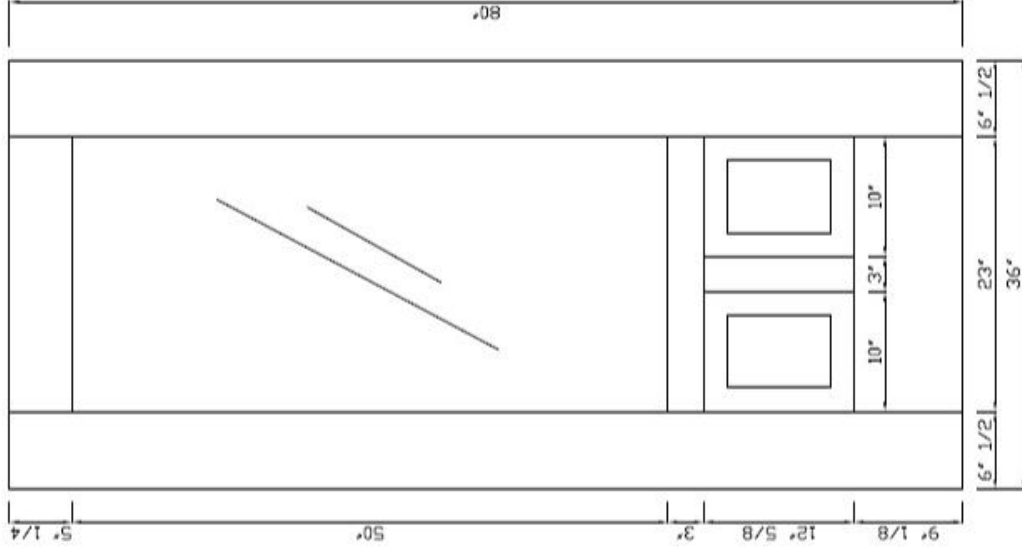

# Model: Mahogany 3/4 Lite 36" x 80" 1 3/4" Tuscany/Venetian

Wood : Mahogany Quant :

Scale - 1:15,4

Unity : Inches

Aproval Client :

Date :

Profile

Door style - Panel

Scale

1:4

Profile

Door style

Scale

1:4