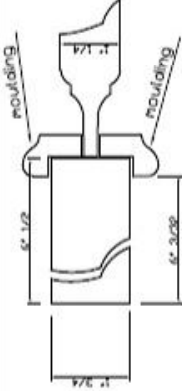

# Model: Mahogany 3/4 Lite 36" x 80" 1 3/4" Tuscany/Venetian

Wood : Mahogany Quant :

Scale - 1:15,4

Unity : Inches

Aproval Client :

Date :

Profile

Door style - Panel

Scale

1:4

Profile

Door style

Scale

1:4