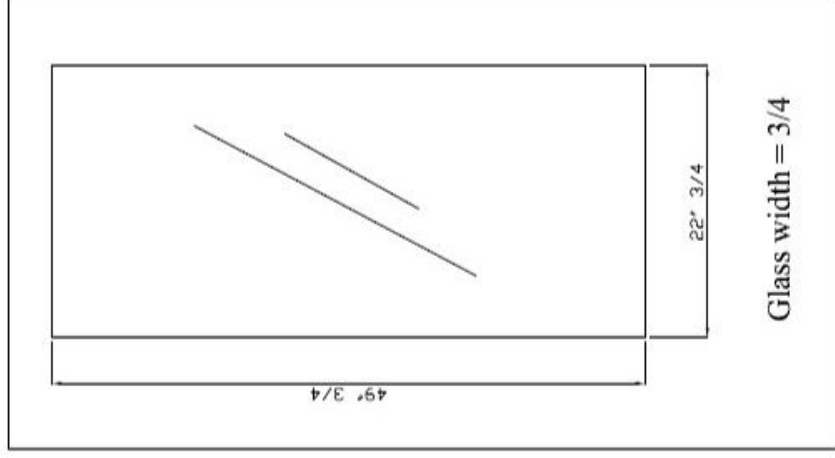

# Model: Mahogany 3/4 Lite 36" x 80" 1 3/4" Tuscany/Venetian

Wood : Mahogany Quant :

Scale - 1:15,4

Unity : Inches

Aproval Client :

Date :

Profile

Door style - Panel

Scale

1:4

Profile

Door style

Scale

1:4