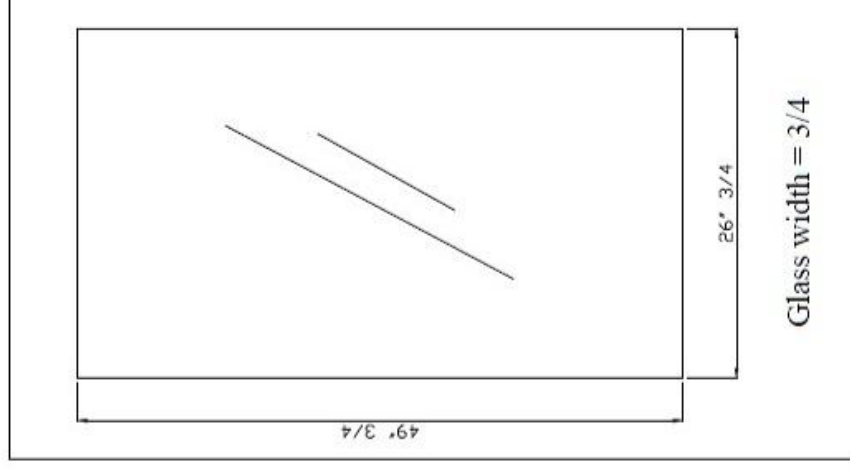

Model: Mahogany 3/4 Lite 42" x 80" 1 3/4" Tuscany/ Venetian

Wood : Mahogany Quant :

Scale - 1:15,4

Unity : Inches

Aproval Client :

Date :

Profile

Door style - Panel

Scale

1:4

Profile

Door style

Scale

1:4