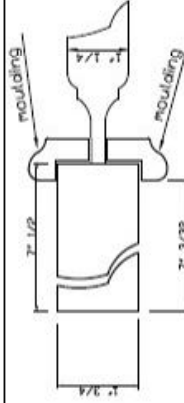

Model: Mahogany 3/4 Lite 42" x 80" 1 3/4" Tuscany/ Venetian

Wood : Mahogany Quant :

Scale - 1:15,4

Unity : Inches

Aproval Client :

Date :

Profile

Door style - Panel

Scale

1:4

Profile

Door style

Scale

1:4