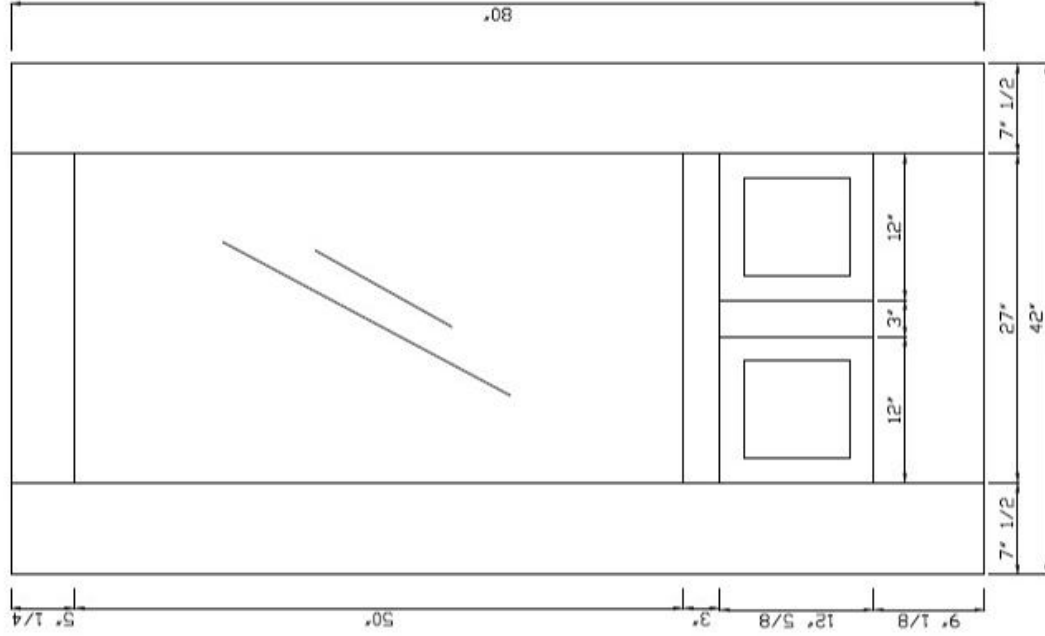

Model: Mahogany 3/4 Lite 42" x 80" 1 3/4" Tuscany/ Venetian

Wood : Mahogany Quant :

Scale - 1:15,4

Unity : Inches

Aproval Client :

Date :

Profile

Door style - Panel

Scale

1:4

Profile

Door style

Scale

1:4