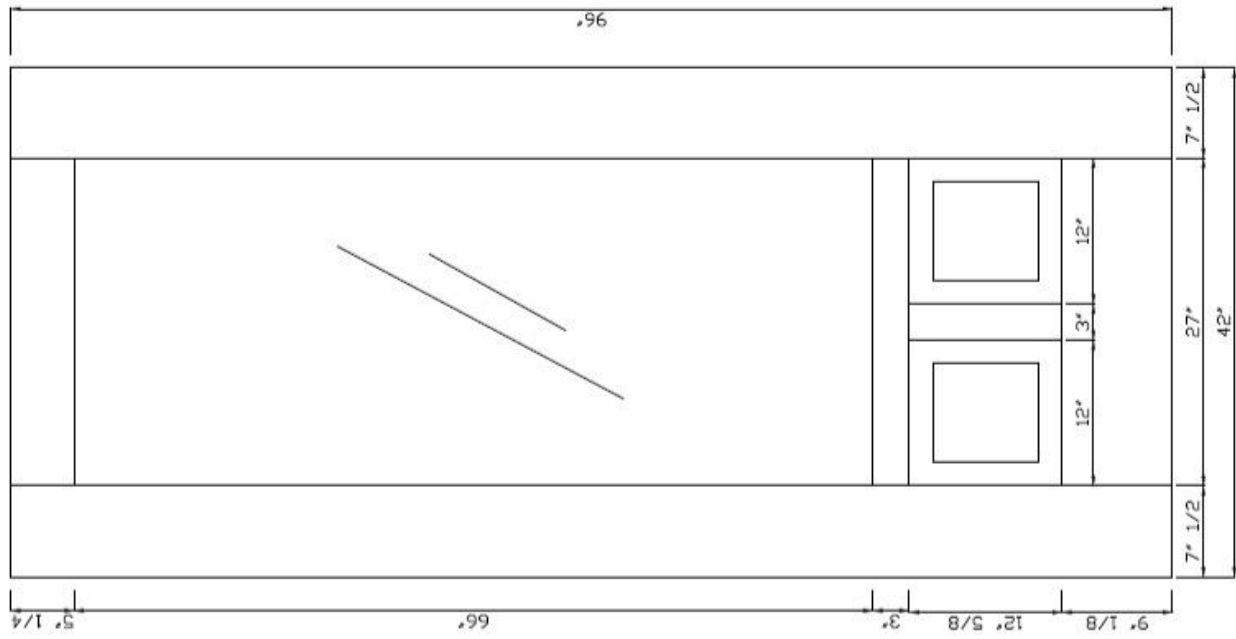

Model: Mahogany 3/4 Lite 42" x 96" 1 3/4" Tuscany/Venetian

Wood : Mahogany	Quant :	Scale - 1:15.4	Unity : Inches
Aproval Client :		Date :	

Profile	Profile
Door style - Panel	Door style
Scale	Scale
1:4	1:4