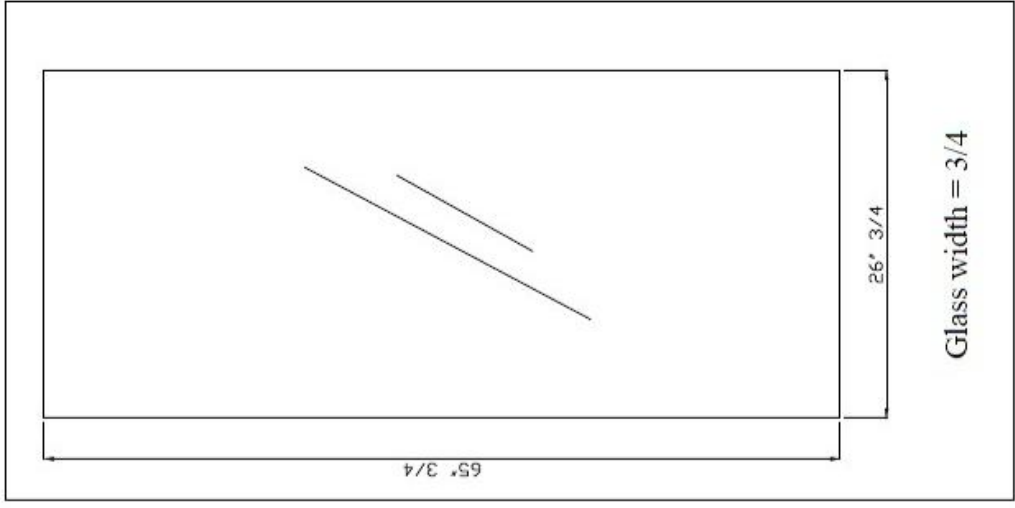

Model: Mahogany 3/4 Lite 42" x 96" 1 3/4" Tuscany/Venetian

Wood : Mahogany	Quant :	Scale - 1:15.4	Unity : Inches
Aproval Client :		Date :	

Profile	Profile
Door style - Panel	Door style
Scale	Scale
1:4	1:4