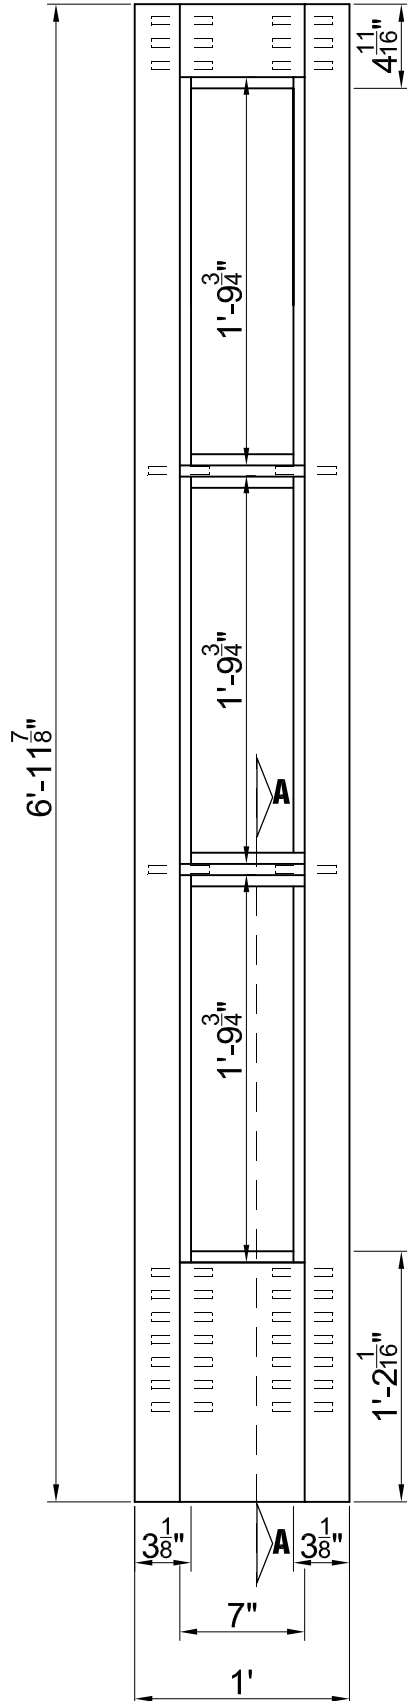

12" x 84" x 1- 3/4"

CUT A-A

(unit in inches)

PROFILE OF THE STILE