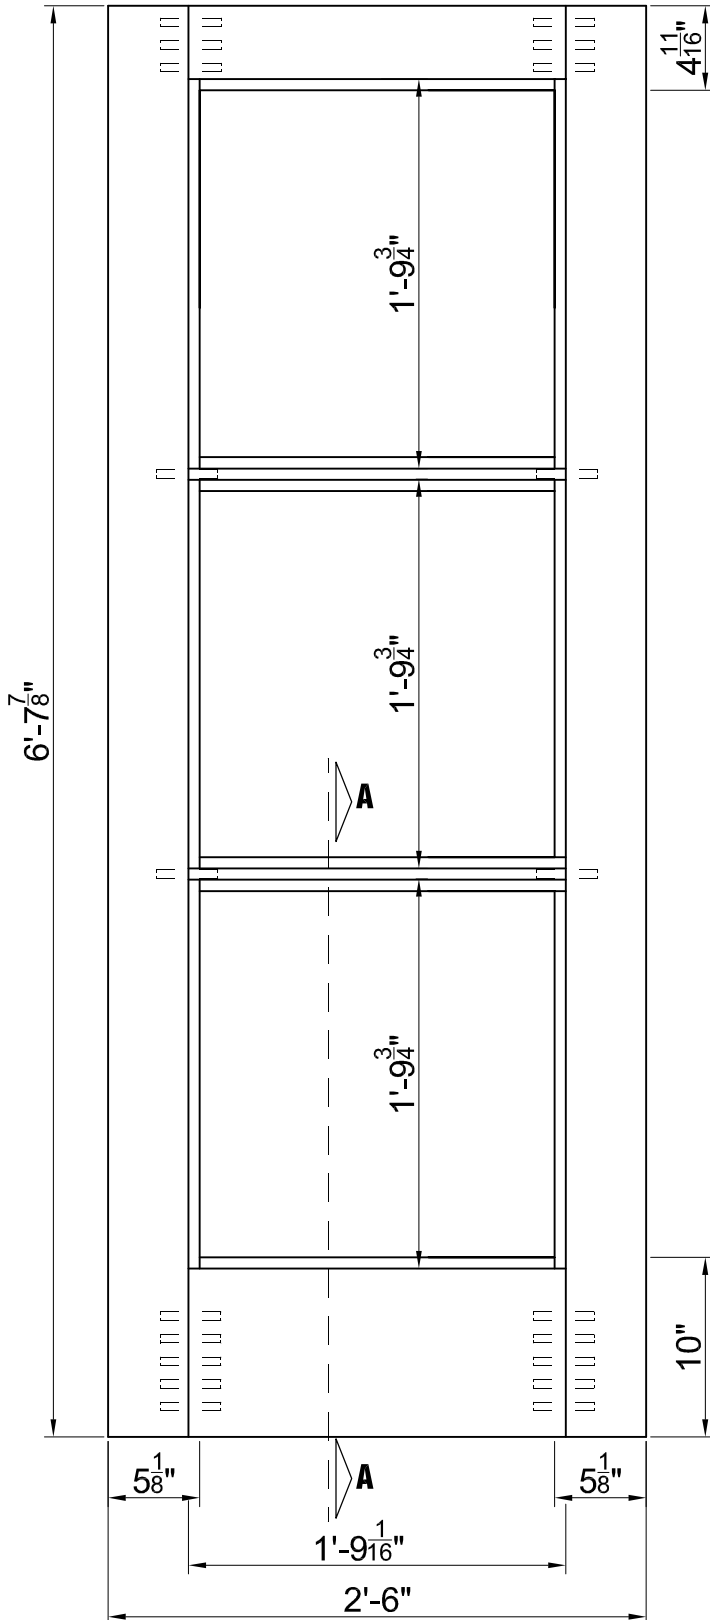

30" x 80" x 1- 3/4"

CUT A-A

(unit in inches)

PROFILE OF THE STILE