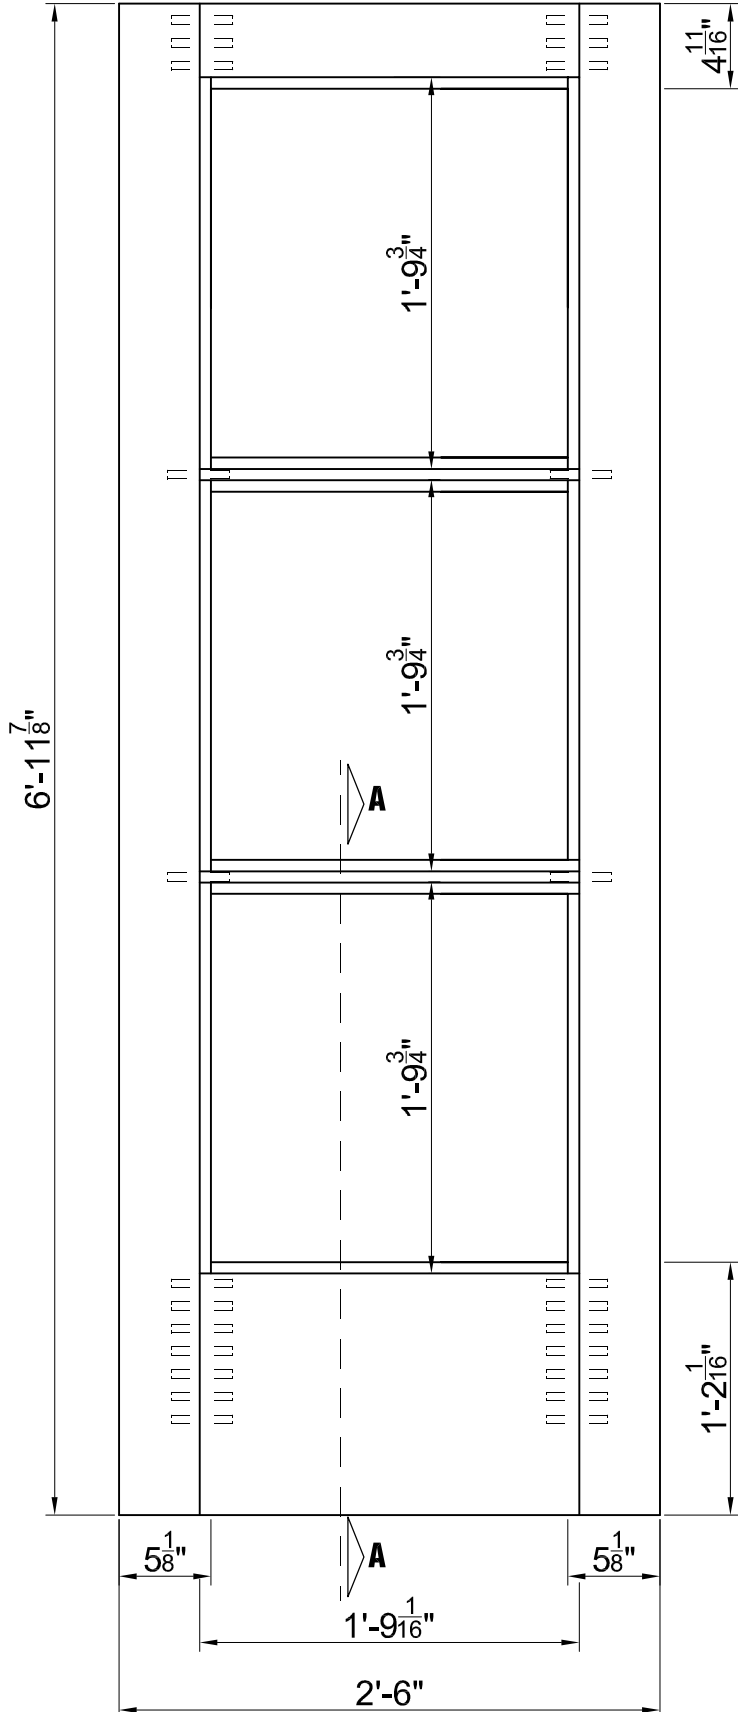

30" x 84" x 1- 3/4"

CUT A-A

(unit in inches)

PROFILE OF THE STILE