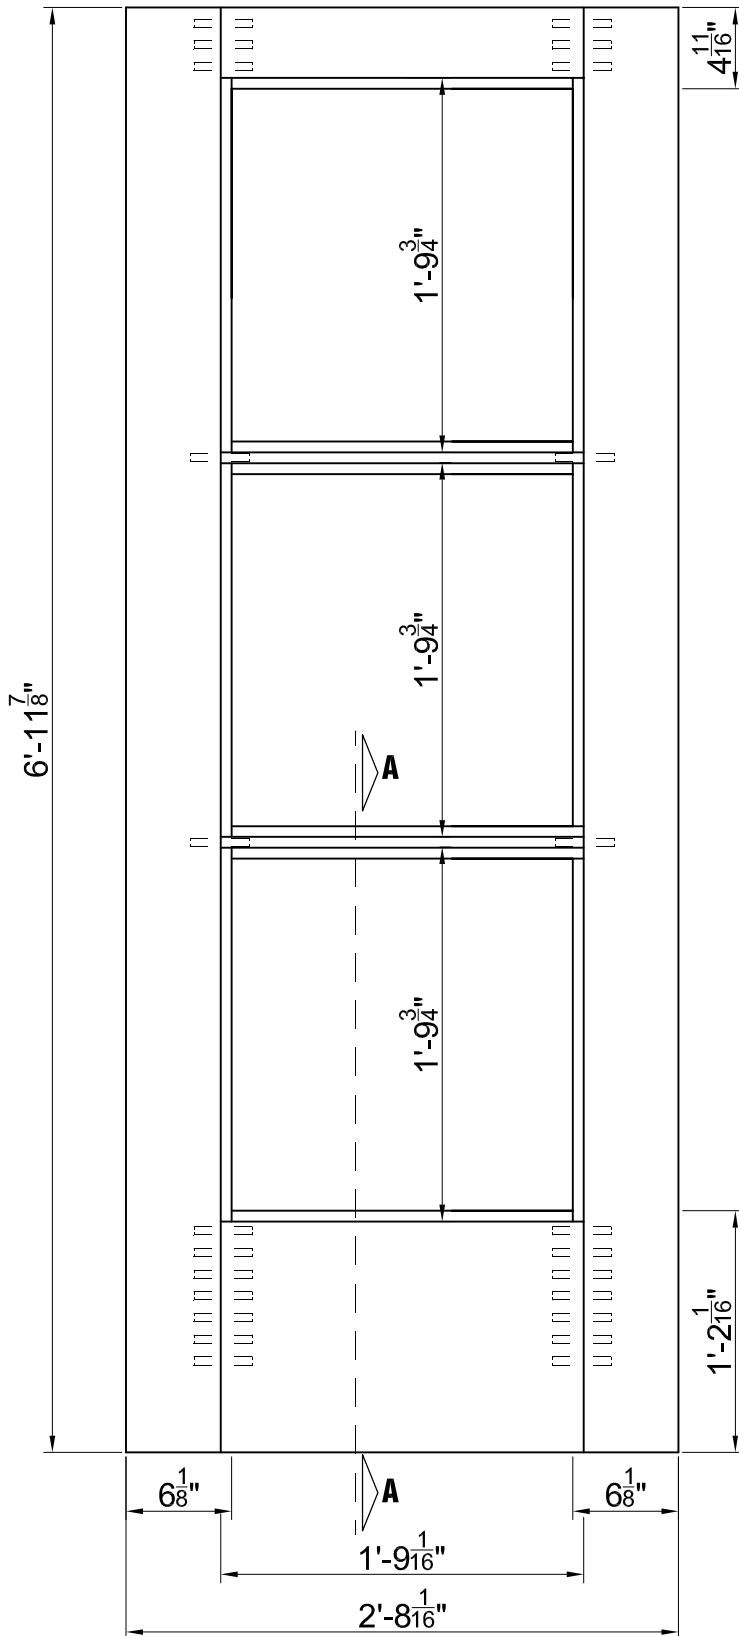

32" x 84" x 1- 3/4"

CUT A-A
(unit in inches)
PROFILE OF THE STILE