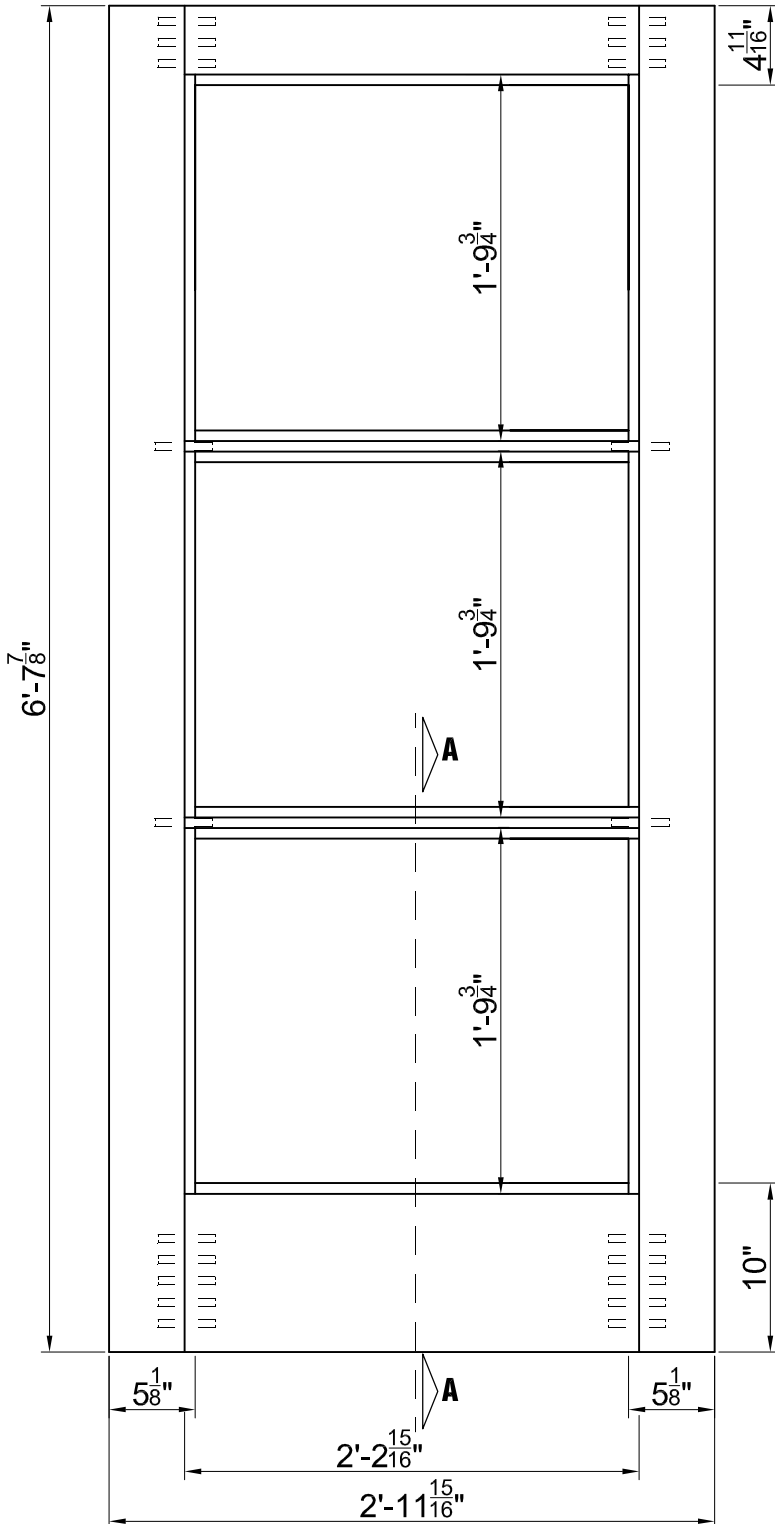

36" x 80" x 1- 3/4"

CUT A-A

(unit in inches)

PROFILE OF THE STILE