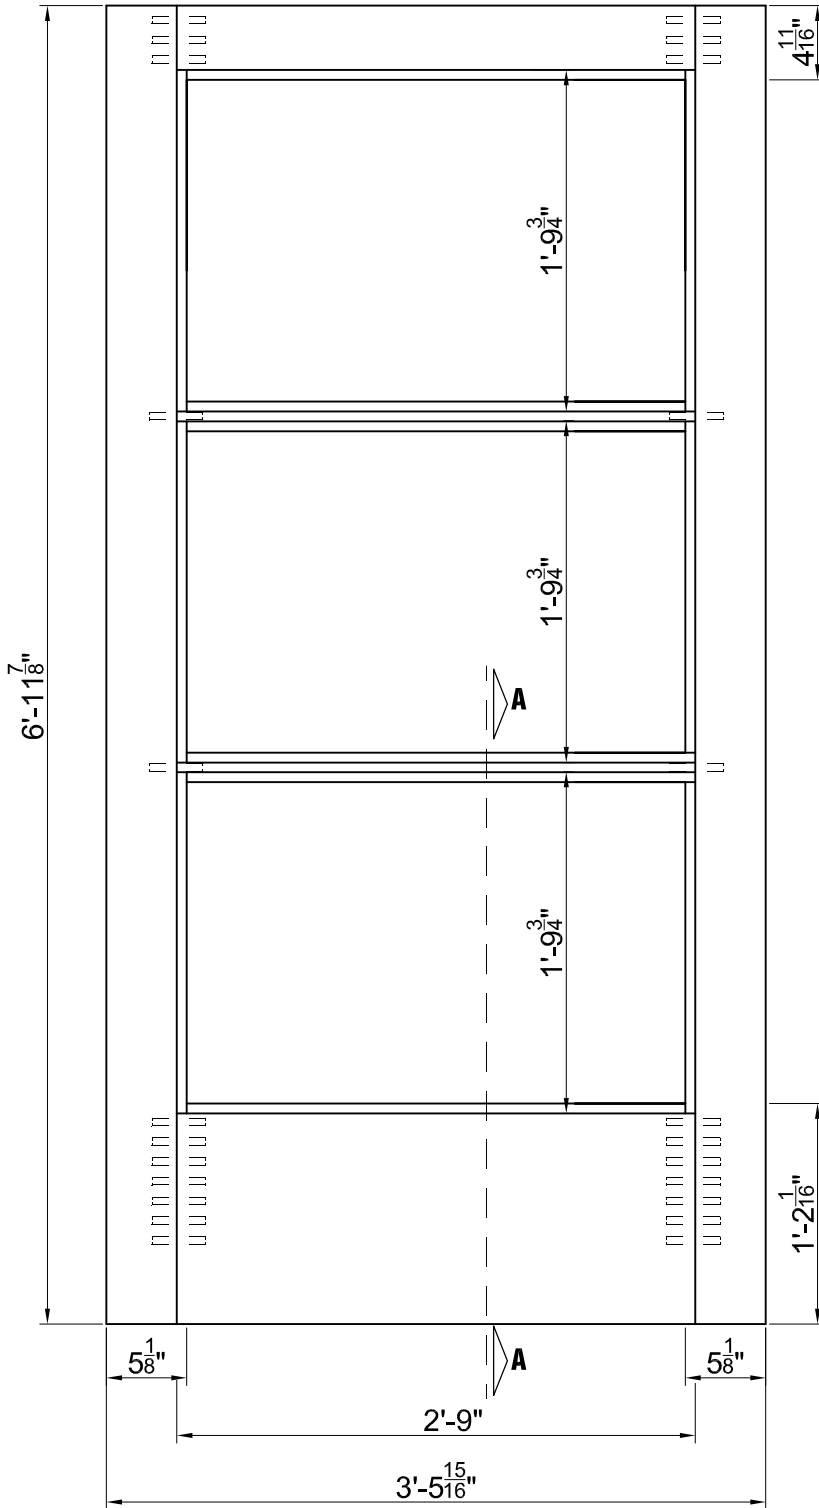

42" x 84" x 1- 3/4"

CUT A-A

(unit in inches)

PROFILE OF THE STILE