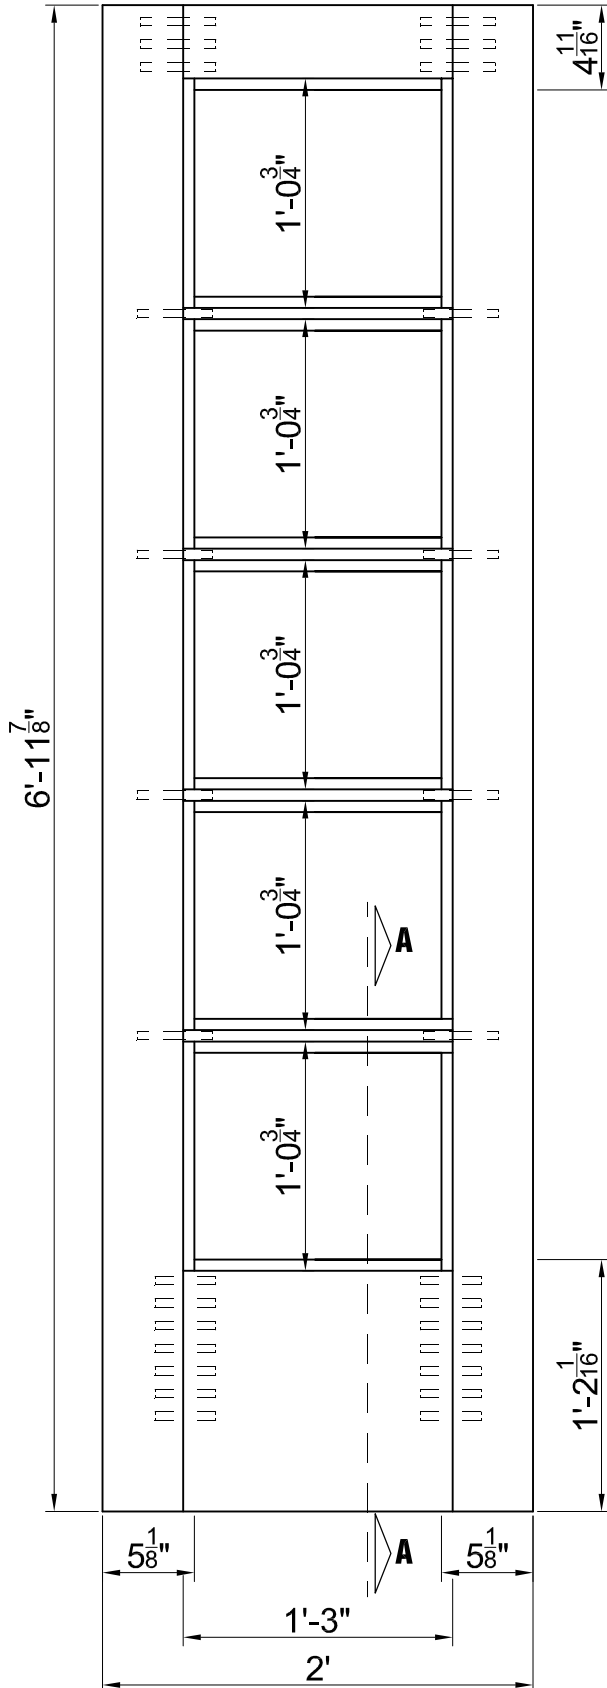

24" x 84" x 1- 3/4"

CUT A-A
(unit in inches)
PROFILE OF THE STILE