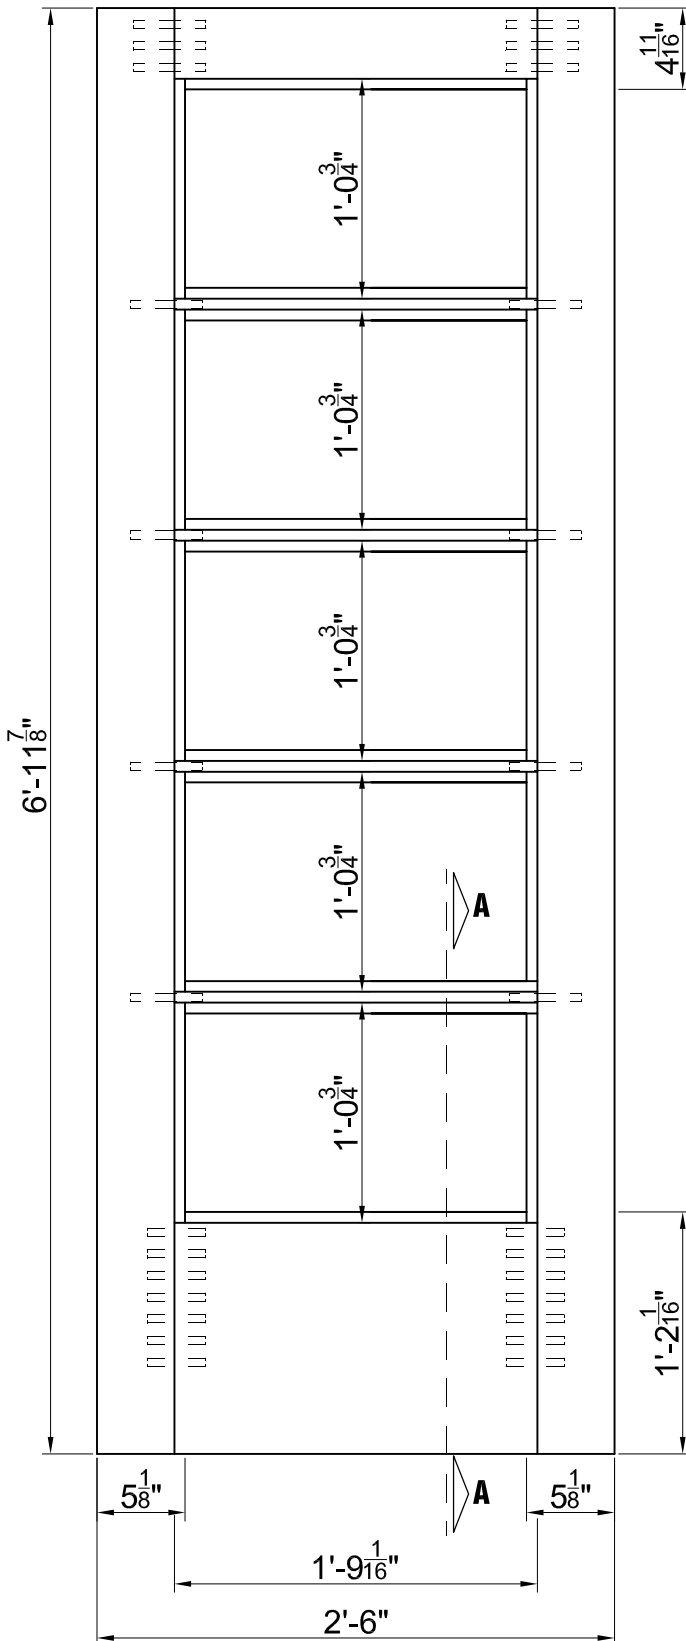

30" x 84" x 1- 3/4"

CUT A-A
(unit in inches)
PROFILE OF THE STILE