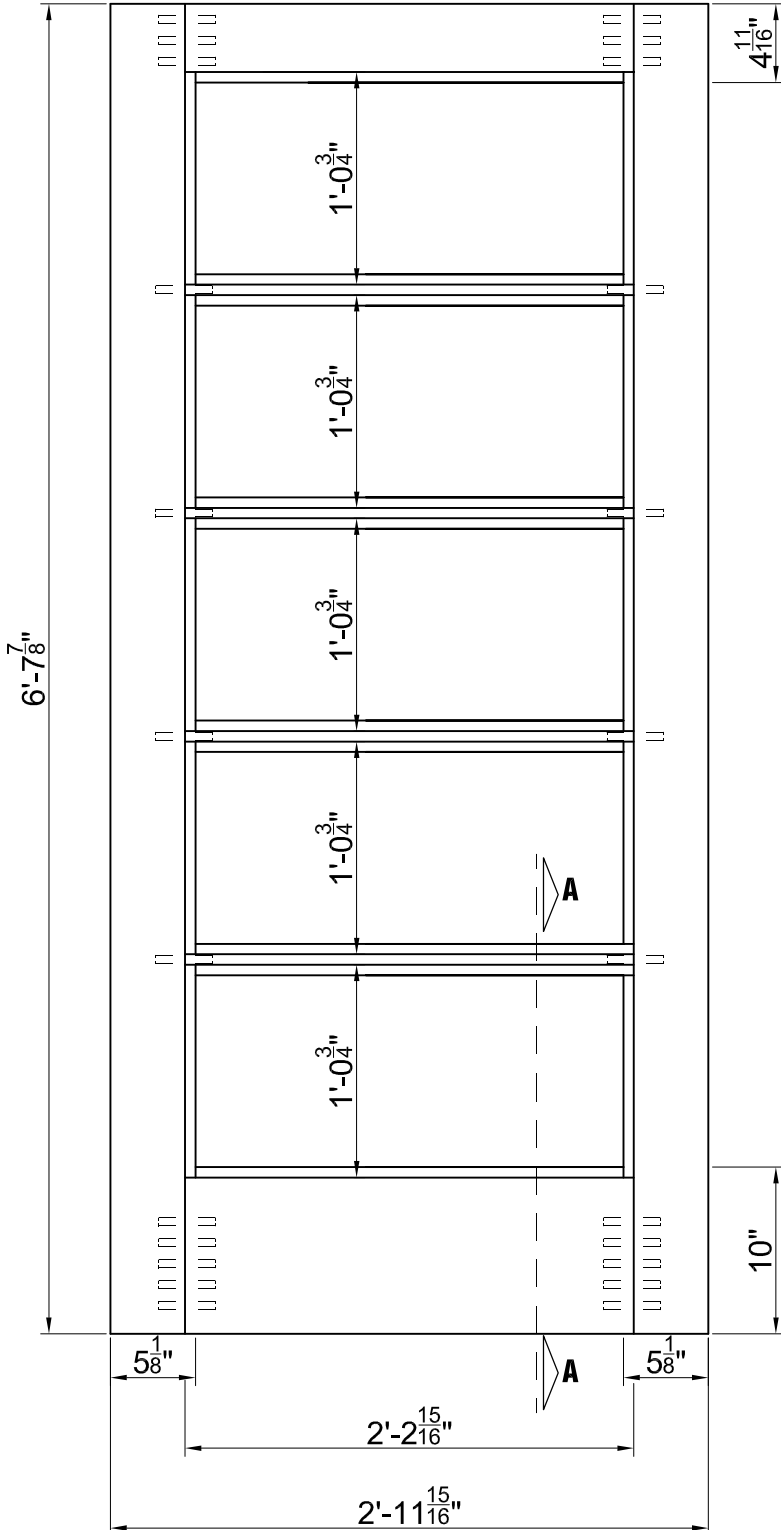

36" x 80" x 1- 3/4"

CUT A-A

(unit in inches)

PROFILE OF THE STILE