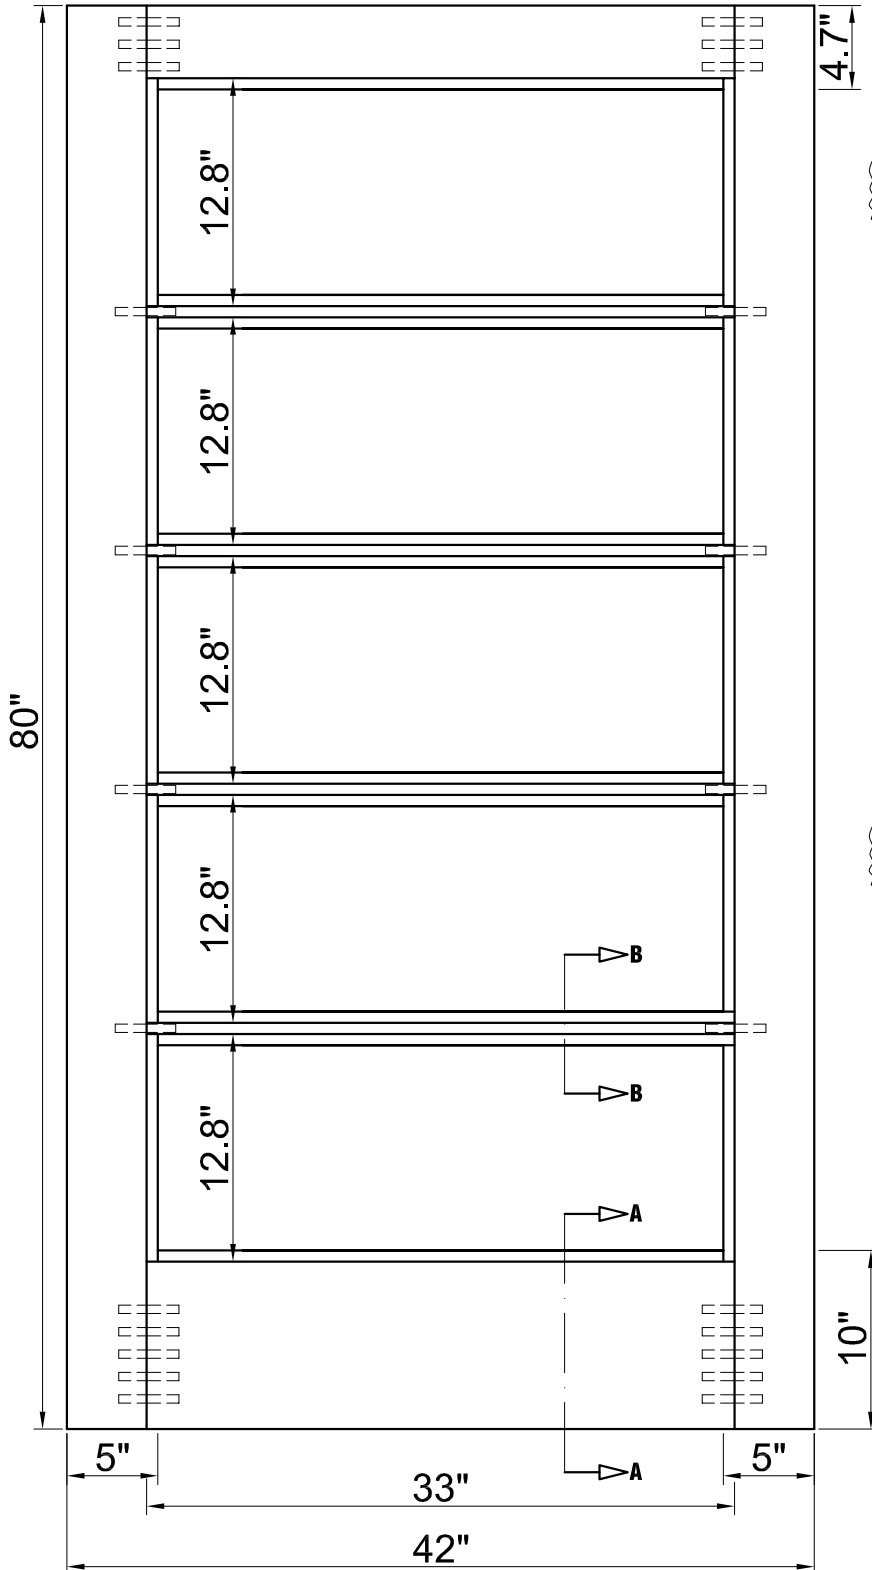

## 42" x 80" x 1- 3/4"

escala 1:10 / unidade cm

### SECTION B-B ( UNIT mm ) Bead Profile

### PROFILE OF THE STILE ( UNIT IN mm ) scale 1:1