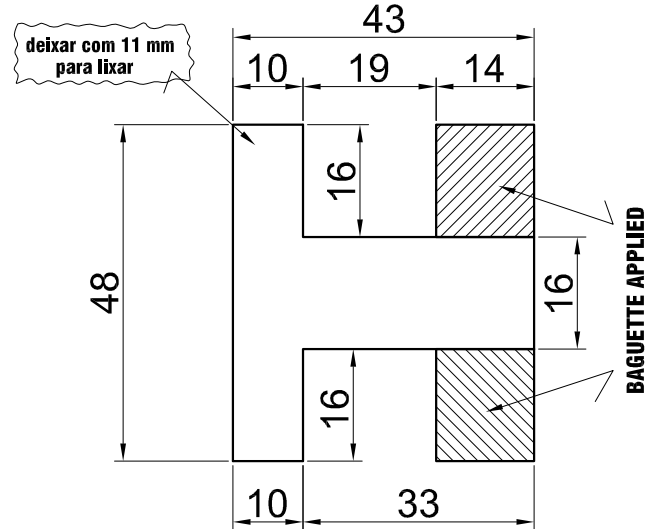

## 42" x 80" x 1- 3/4"

escala 1:10 / unidade cm

### SECTION B-B ( UNIT mm ) Bead Profile

### PROFILE OF THE STILE ( UNIT IN mm ) scale 1:1