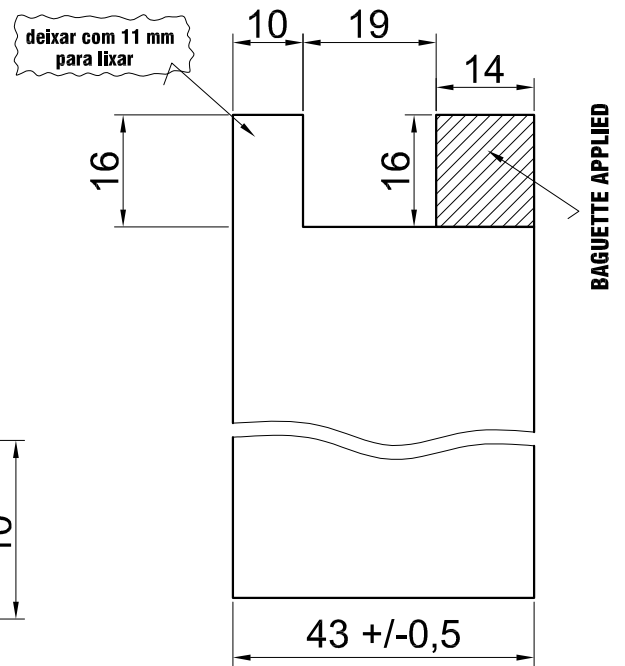

## 42" x 80" x 1- 3/4"

escala 1:10 / unidade cm

### SECTION B-B ( UNIT mm ) Bead Profile

### PROFILE OF THE STILE ( UNIT IN mm ) scale 1:1