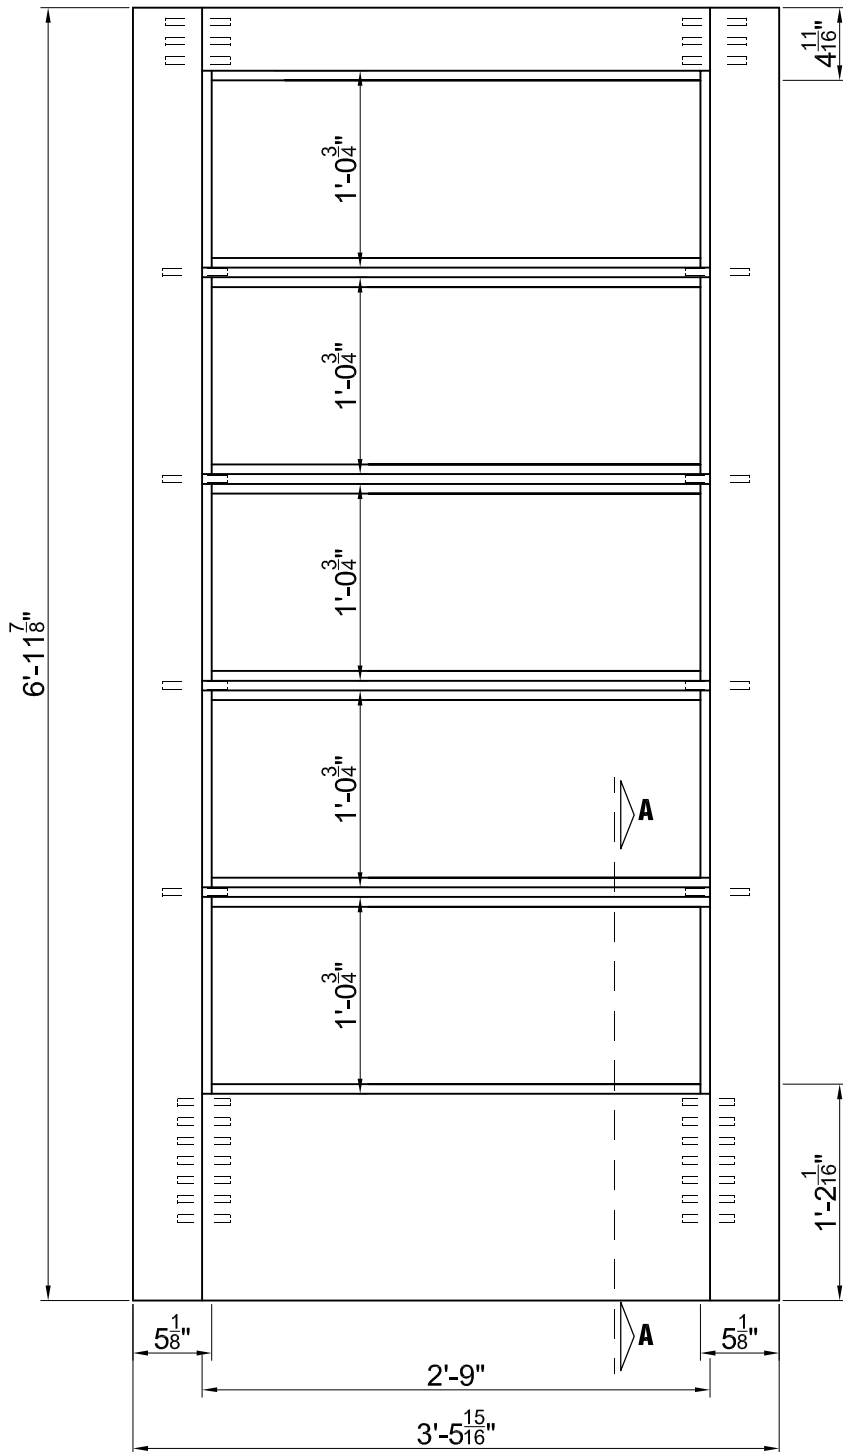

42" x 84" x 1- 3/4"

CUT A-A
(unit in inches)
PROFILE OF THE STILE