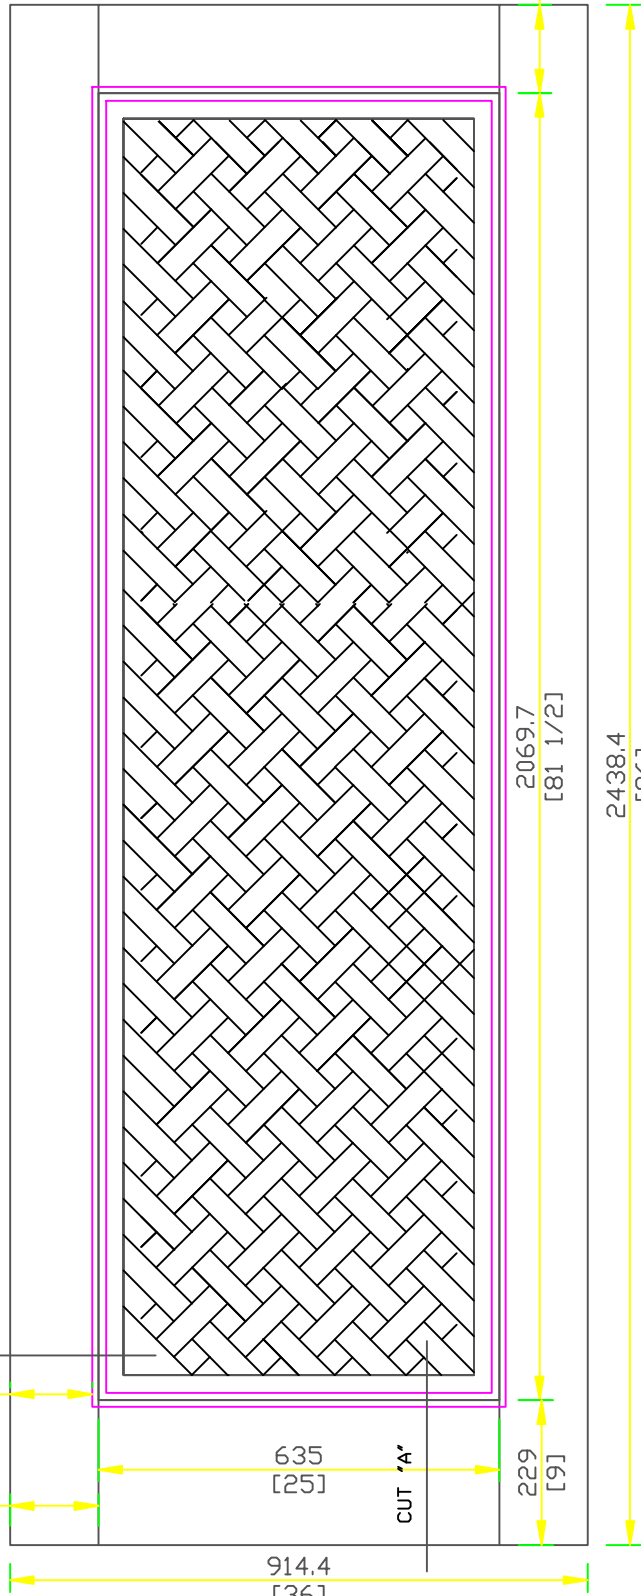

CUT "D"

CUT "A"

CUT "D"

129.7
[5 1/8]

139.7
[5 1/2]

635
[25]

CUT "A"

229
[9]

914.4
[36]

2069.7
[81 1/2]

139.7
[5 1/2]

2438.4
[96]

Model : BARCELONA	APPROVED:
Wood : CEDRO ARANA	DATE
MEASURE: 36"X96"X 1 3/4"	LABEL# STOCK