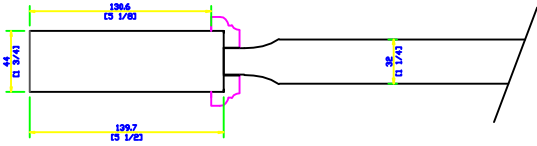

CUT "D"

CUT "A"

CUT "D"

129.7
[5 1/8]

139.7
[5 1/2]

635
[25]

CUT "A"

229
[9]

914.4
[36]

2069.7
[81 1/2]

139.7
[5 1/2]

2438.4
[96]

Model : BARCELONA	APPROVED:
Wood : CEDRO ARANA	DATE
MEASURE: 36"X96"X 1 3/4"	LABEL# STOCK