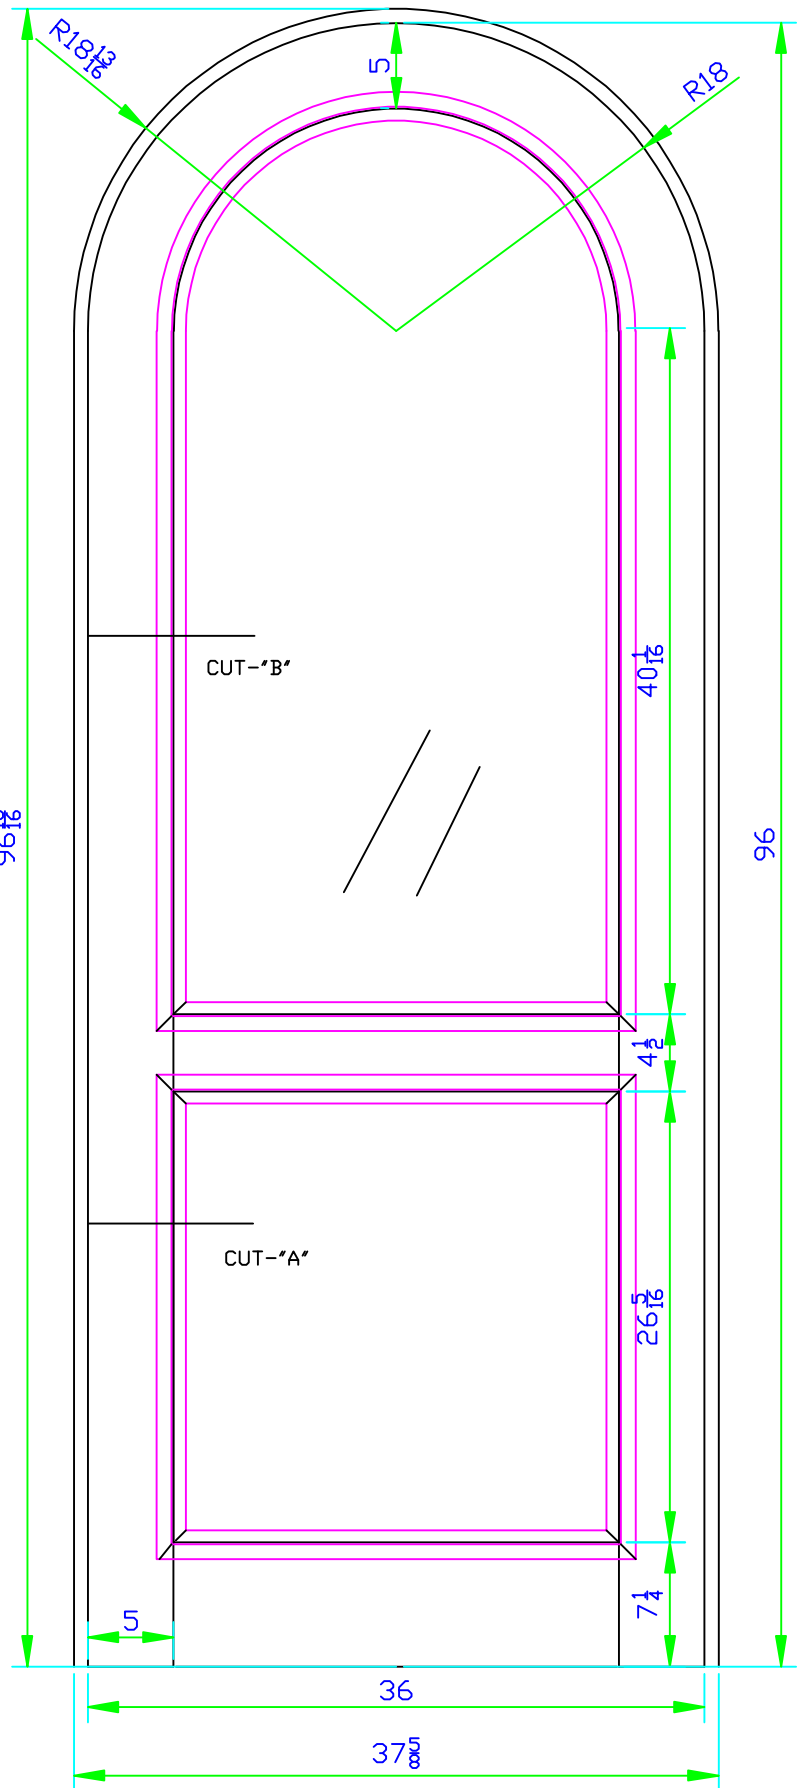

CUT-"B"

CUT-"A"

Model : CARMEL	Moulding : RAISED MOULDING
Wood : CEDRO ARANA	LABEL:
MEASURE: 36"X96"X1 3/4" JAMB	APPROVED: DATE: